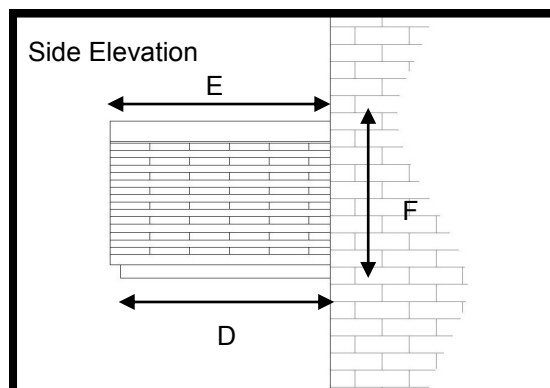

Apex Tile Effect Porch Roof Top

Features

- * Tile effect finish
- * Tongue & Groove effect sides.
- * Attractive tile edge
- * Choice of tile colour
- * Option to insulate
- * Easy to fit

A very attractive, cost effective and simple way of installing a porch roof. This product comes with a pre coloured soffit/ceiling, integral fascia and tile effect roof. Insulation can also be added upon request.

For sizes and dimension of canopies available refer to table below.

Dimensions

A	B	C	D	E	F
1860	80	1780	1100	1140	670 (incl 70mm flashing)
2550	80	2470	1000	1040	670 (incl 70mm flashing)
2550	80	2470	1200	1240	670 (incl 70mm flashing)
2550	80	2470	1400	1440	670 (incl 70mm flashing)
2550	80	2470	1600	1640	670 (incl 70mm flashing)
2550	80	2470	1800	1840	670 (incl 70mm flashing)
2550	80	2470	2000	2040	670 (incl 70mm flashing)
2550	80	2470	2200	2240	670 (incl 70mm flashing)
2550	80	2470	2400	2440	670 (incl 70mm flashing)

Apex Porch Roof Top - Continued

A	B	C	D	E	F
2000	80	1920	1000	1040	670 (incl 70mm flashing)
2000	80	1920	1200	1240	670 (incl 70mm flashing)
2000	80	1920	1400	1440	670 (incl 70mm flashing)
2000	80	1920	1600	1640	670 (incl 70mm flashing)
2000	80	1920	1800	1840	670 (incl 70mm flashing)
2000	80	1920	2000	2040	670 (incl 70mm flashing)
2000	80	1920	2150	2190	670 (incl 70mm flashing)
2250		2150	800	850	720 (incl 70mm flashing)
2250		2150	1000	1050	720 (incl 70mm flashing)
2250		2150	1500	1550	720 (incl 70mm flashing)
2250		2150	1800	1850	720 (incl 70mm flashing)
2250		2150	2000	2050	720 (incl 70mm flashing)
2250		2150	2300 max size	2350 max size	720 (incl 70mm flashing)