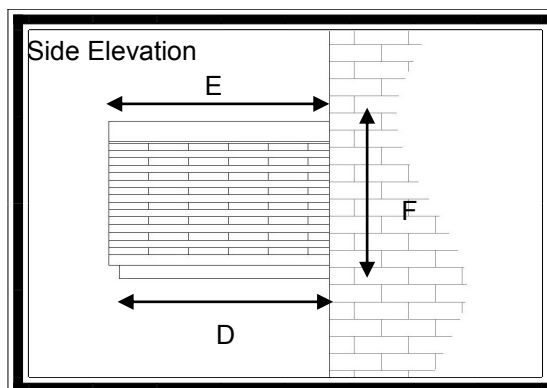

Apex Tile Effect Porch Roof Top

Features

- * Tile effect finish
- * Tongue & Groove effect sides.
- * Attractive tile edge
- * Choice of tile colour
- * Option to insulate
- * Easy to fit

A very attractive, cost effective and simple way of install a porch roof. This product comes with a pre coloured soffit/ceiling, integral fascia and tile effect roof. Insulation can also be added upon request.

For sizes and dimension of canopies available refer to table below.

Dimensions

A	B	C	D	E	F
1860	80	1780	1100	1140	670 (incl 70mm flashing)
2580	80	2500	1000	1040	670 (incl 70mm flashing)
2580	80	2500	1200	1240	670 (incl 70mm flashing)
2580	80	2500	1400	1440	670 (incl 70mm flashing)
2580	80	2500	1600	1640	670 (incl 70mm flashing)
2580	80	2500	1800	1840	670 (incl 70mm flashing)
2580	80	2500	2000	2040	670 (incl 70mm flashing)
2580	80	2500	2200	2240	670 (incl 70mm flashing)
2580	80	2500	2400	2440	670 (incl 70mm flashing)

Apex Porch Roof Top - Continu

A	B	C	D	E	F
2000	80	1920	1000	1040	670 (incl 70mm flashing)
2000	80	1920	1200	1240	670 (incl 70mm flashing)
2000	80	1920	1400	1440	670 (incl 70mm flashing)
2000	80	1920	1600	1640	670 (incl 70mm flashing)
2000	80	1920	1800	1840	670 (incl 70mm flashing)
2000	80	1920	2000	2040	670 (incl 70mm flashing)
2000	80	1920	2150	2190	670 (incl 70mm flashing)