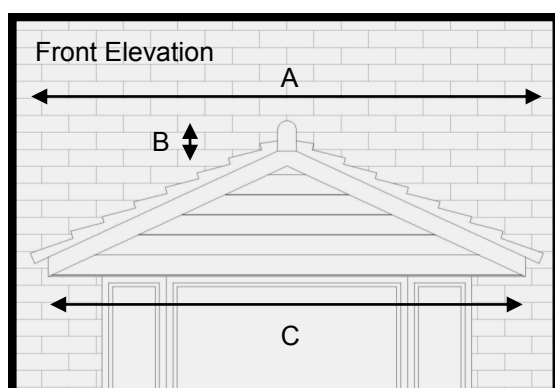

Apex Tile Effect Porch Roof Top

Features

- * Tile effect finish
- * Tongue & Groove effect sides.
- * Attractive tile edge
- * Choice of tile colour
- * Option to insulate
- * Easy to fit

A very attractive, cost effective and simple way of installing a porch roof. This product comes with a pre coloured soffit/ceiling, integral fascia and tile effect roof. Insulation can also be added upon request.

For sizes and dimension of canopies available refer to table below.

Dimensions

A	B	C	D	E	F
1860	80	1780	1100	1140	670 (incl 70mm flashing)
2550	80	2470	1000	1040	670 (incl 70mm flashing)
2550	80	2470	1200	1240	670 (incl 70mm flashing)
2550	80	2470	1400	1440	670 (incl 70mm flashing)
2550	80	2470	1600	1640	670 (incl 70mm flashing)
2550	80	2470	1800	1840	670 (incl 70mm flashing)
2550	80	2470	2000	2040	670 (incl 70mm flashing)
2550	80	2470	2200	2240	670 (incl 70mm flashing)
2550	80	2470	2400	2440	670 (incl 70mm flashing)

Apex Porch Roof Top - Continued

A	B	C	D	E	F
2000	80	1920	1000	1040	670 (incl 70mm flashing)
2000	80	1920	1200	1240	670 (incl 70mm flashing)
2000	80	1920	1400	1440	670 (incl 70mm flashing)
2000	80	1920	1600	1640	670 (incl 70mm flashing)
2000	80	1920	1800	1840	670 (incl 70mm flashing)
2000	80	1920	2000	2040	670 (incl 70mm flashing)
2000	80	1920	2150	2190	670 (incl 70mm flashing)
2250		2150	800	850	720 (incl 70mm flashing)
2250		2150	1000	1050	720 (incl 70mm flashing)
2250		2150	1500	1550	720 (incl 70mm flashing)
2250		2150	1800	1850	720 (incl 70mm flashing)
2250		2150	2000	2050	720 (incl 70mm flashing)
2250		2150	2300 max size	2350 max size	720 (incl 70mm flashing)