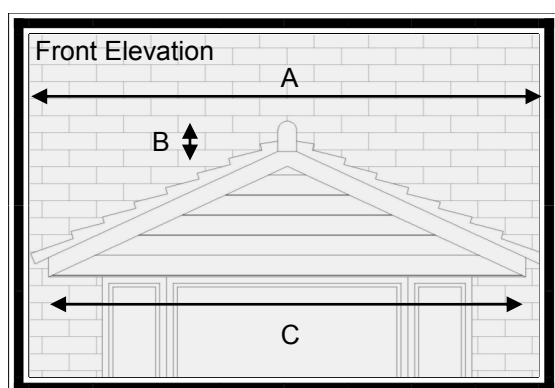

Apex Tile Effect Porch Roof Top

Features

- * Tile effect finish
- * Tongue & Groove effect sides.
- * Attractive tile edge
- * Choice of tile colour
- * Option to insulate
- * Easy to fit

A very attractive, cost effective and simple way of install a porch roof. This product comes with a pre coloured soffit/ceiling, integral fascia and tile effect roof. Insulation can also be added upon request.

For sizes and dimension of canopies available refer to table below.

Dimensions

A	B	C	D	E	F
1860	80	1780	1100	1140	670 (incl 70mm flashing)
2580	80	2500	1000	1040	670 (incl 70mm flashing)
2580	80	2500	1200	1240	670 (incl 70mm flashing)
2580	80	2500	1400	1440	670 (incl 70mm flashing)
2580	80	2500	1600	1640	670 (incl 70mm flashing)
2580	80	2500	1800	1840	670 (incl 70mm flashing)
2580	80	2500	2000	2040	670 (incl 70mm flashing)
2580	80	2500	2200	2240	670 (incl 70mm flashing)
2580	80	2500	2400	2440	670 (incl 70mm flashing)

Apex Porch Roof Top - Continu

A	B	C	D	E	F
2000	80	1920	1000	1040	670 (incl 70mm flashing)
2000	80	1920	1200	1240	670 (incl 70mm flashing)
2000	80	1920	1400	1440	670 (incl 70mm flashing)
2000	80	1920	1600	1640	670 (incl 70mm flashing)
2000	80	1920	1800	1840	670 (incl 70mm flashing)
2000	80	1920	2000	2040	670 (incl 70mm flashing)
2000	80	1920	2150	2190	670 (incl 70mm flashing)