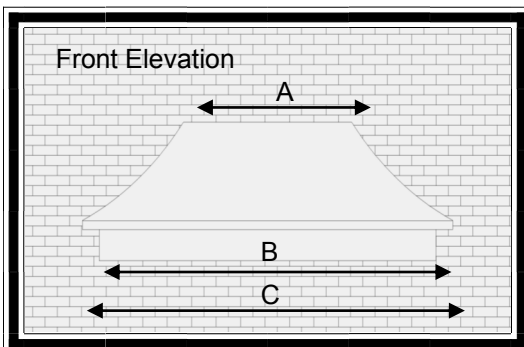

Bell Canopy

Features

- * Maintenance free
- * Light Weight
- * Easy to install
- * Optional Leg Brackets
- * Scalloped or Straight Edge Roof

An attractive hipped style over door canopy. Transforms and protects the doorway. Adds value and character to the house. Looks very authentic. Slate Grey Lead Effect Roof.

For sizes and dimension of canopies available refer to table below.

Dimensions

A	B	C	D	E (soffit projection)	F	G (roof projection)
370	1420	1500	650mm (inc flashing)	545	140	585
700	1760	1840	650mm (inc flashing)	545	140	585
1200	2100	2180	650mm (inc flashing)	545	140	585
1030	2280	2360	650mm (inc flashing)	545	140	585
1200	2275	2355	705mm (inc flashing)	745	150	785
1800	2920	3000	705mm (inc flashing)	745	150	785