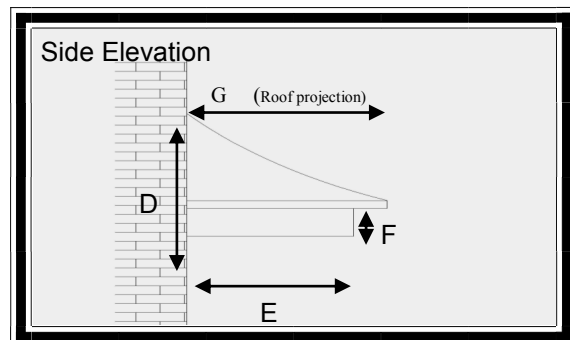

Bell Canopy

Features

- * Maintenance free
- * Light Weight
- * Easy to install
- * Optional Leg Brackets
- * Scalloped or Straight Edge Roof

An attractive hipped style over door canopy. Transforms and protects the doorway. Adds value and character to the house. Looks very authentic. Slate Grey Lead Effect Roof.

For sizes and dimension of canopies available refer to table below.

Dimensions

A	B	C	D	E (soffit projection)	F	G (roof projection)
370	1420	1500	650mm (inc flashing)	545	140	585
700	1760	1840	650mm (inc flashing)	545	140	585
1200	2100	2180	650mm (inc flashing)	545	140	585
1030	2280	2360	650mm (inc flashing)	545	140	585
1200	2275	2355	705mm (inc flashing)	745	150	785
1800	2920	3000	705mm (inc flashing)	745	150	785