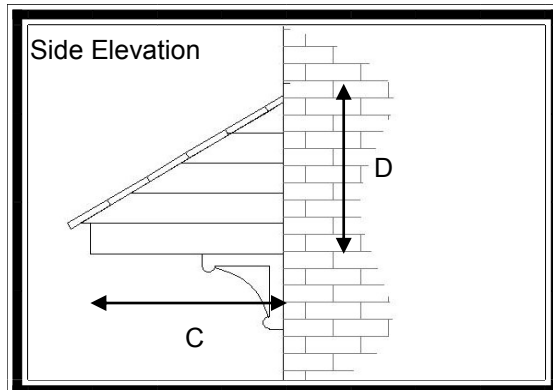

For sizes and dimension of canopies available refer to table below.

Dimensions

A	B	C	D	Roof Projection	
1400	1480	720	600 (incl 70mm flashing)	760	
1650	1730	720	600 (incl 70mm flashing)	760	
2000	2080	720	600 (incl 70mm flashing)	760	
2300	2380	720	600 (incl 70mm flashing)	760	
2600	2680	720	600 (incl 70mm flashing)	760	
3000	3080	720	600 (incl 70mm flashing)	760	
Variable lengths available Up to 4770mm (roof size)