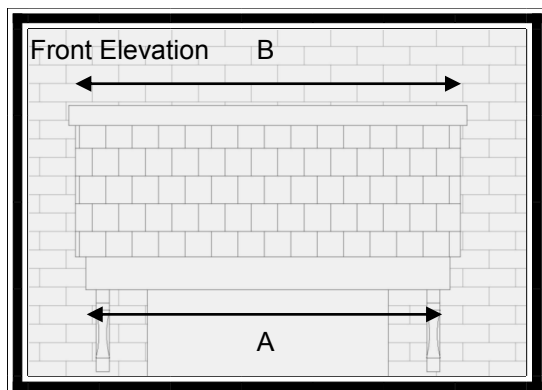

For sizes and dimension of canopies available refer to table below.

Dimensions

A	B	C	D	Roof Projection	
1400	1480	720	600 (incl 70mm flashing)	760	
1650	1730	720	600 (incl 70mm flashing)	760	
2000	2080	720	600 (incl 70mm flashing)	760	
2300	2380	720	600 (incl 70mm flashing)	760	
2600	2680	720	600 (incl 70mm flashing)	760	
3000	3080	720	600 (incl 70mm flashing)	760	
Variable lengths available Up to 4770mm (roof size)