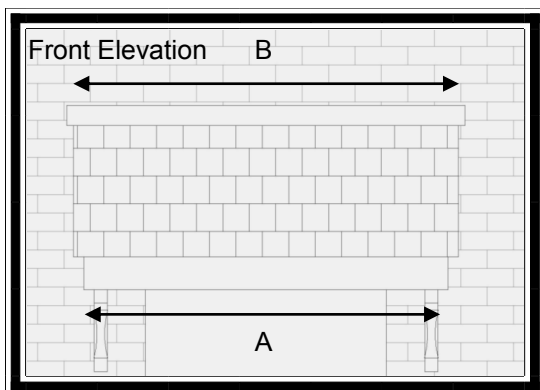

## Features

- \* Rosemary tiled roof
- \* Shiplap effect edge
- \* Choice of tile colour
- \* Variable size available
- \* Optional leg brackets
- \* Easy to fit

A popular mono-pitched over-door canopy with an authentic Rosemary tiled roof with Shiplap effect edge. Tile colours are available in range of brown, terracotta or grey to match the house roof or to match aesthetically with the style of the house. The soffit (base) section is white.

For sizes and dimension of canopies available refer to table below.

### Dimensions

A	B	C	D	Roof Projection	
1400	1480	720	970 (inc. 70mm flashing)	760	
1650	1730	720	970 (inc. 70mm flashing)	760	
2000	2080	720	970 (inc. 70mm flashing)	760	
2300	2380	720	970 (inc. 70mm flashing)	760	
2600	2680	720	970 (inc. 70mm flashing)	760	
3000	3080	720	970 (inc. 70mm flashing)	760	
Variable lengths available Up to 4770mm (roof size) Roof Pitch 45 degrees					