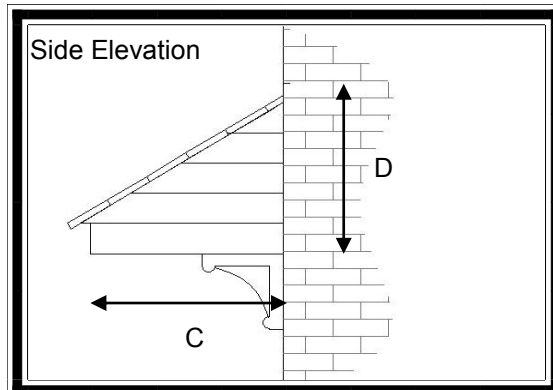

# Combination Canopy (High Profile)

## Features

- \* Rosemary tiled roof
- \* Shiplap effect edge
- \* Choice of tile colour
- \* Variable size available
- \* Optional leg brackets
- \* Easy to fit

A popular mono-pitched over-door canopy with an authentic Rosemary tiled roof with Shiplap effect edge. Tile colours are available in range of brown, terracotta or grey to match the house roof or to match aesthetically with the style of the house. The soffit (base) section is white.

### Dimensions

A	B	C	D	Roof Projection	
1400	1480	720	970 (inc. 70mm flashing)	760	
1650	1730	720	970 (inc. 70mm flashing)	760	
2000	2080	720	970 (inc. 70mm flashing)	760	
2300	2380	720	970 (inc. 70mm flashing)	760	
2600	2680	720	970 (inc. 70mm flashing)	760	
3000	3080	720	970 (inc. 70mm flashing)	760	
Variable lengths available Up to 4770mm (roof size) Roof Pitch 45 degrees					