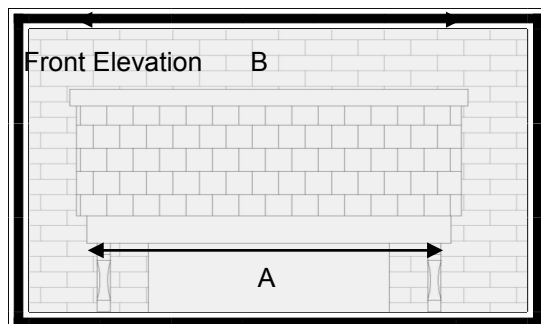

For sizes and dimension of canopies available refer to table below.

Dimensions

A	B	C	D	Roof Projection
1400	1480	1020	710 (incl 70mm flashing)	1060
1650	1730	1020	710 (incl 70mm flashing)	1060
2000	2080	1020	710 (incl 70mm flashing)	1060
2300	2380	1020	710 (incl 70mm flashing)	1060
2600	2680	1020	710 (incl 70mm flashing)	1060
3000	3080	1020	710 (incl 70mm flashing)	1060
Variable lengths available Up to 4770mm (roof size)