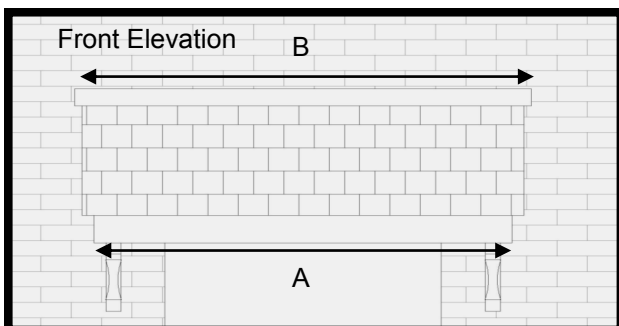

# Combination Canopy (Deep Projection)

## Features

- \* Rosemary Effect Tiled Roof
- \* Choice of five Roof Colours
- \* Variable Sizes Available
- \* Optional Leg Brackets
- \* Easy to fit

Very Practical Mono Pitch Canopy which can be used over the Front Door, Over the Bay, Porch Top or even a Kitchen Extension. Roof in Rosemary Tile Effect with sides in wood grain tongue & groove 40mm board.. Available in 5 standard Roof Colours and Soffit available in White or Brown.

For sizes and dimension of canopies available refer to table below.

## Dimensions

A	B	C	D	Roof Projection
1400	1480	1020	710 (incl 70mm flashing)	1060
1650	1730	1020	710 (incl 70mm flashing)	1060
2000	2080	1020	710 (incl 70mm flashing)	1060
2300	2380	1020	710 (incl 70mm flashing)	1060
2600	2680	1020	710 (incl 70mm flashing)	1060
3000	3080	1020	710 (incl 70mm flashing)	1060
Variable lengths available Up to 4770mm (roof size)				