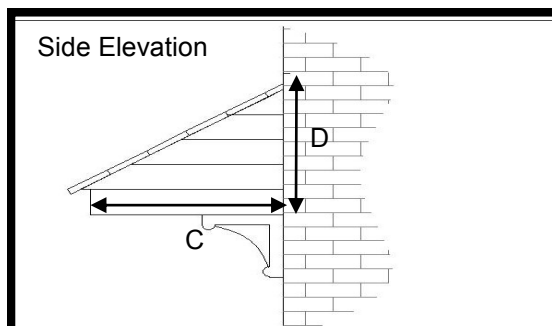

# Combination Canopy (Deep Projection)

## Features

- \* Rosemary Effect Tiled Roof
- \* Choice of five Roof Colours
- \* Variable Sizes Available
- \* Optional Leg Brackets
- \* Easy to fit

Very Practical Mono Pitch Canopy which can be used over the Front Door, Over the Bay, Porch Top or even a Kitchen Extension. Roof in Rosemary Tile Effect with sides in wood grain tongue & groove 40mm board.. Available in 5 standard Roof Colours and Soffit available in White or Brown.

For sizes and dimension of canopies available refer to table below.

## Dimensions

A	B	C	D	Roof Projection
1400	1480	1020	710 (incl 70mm flashing)	1060
1650	1730	1020	710 (incl 70mm flashing)	1060
2000	2080	1020	710 (incl 70mm flashing)	1060
2300	2380	1020	710 (incl 70mm flashing)	1060
2600	2680	1020	710 (incl 70mm flashing)	1060
3000	3080	1020	710 (incl 70mm flashing)	1060
Variable lengths available Up to 4770mm (roof size)				