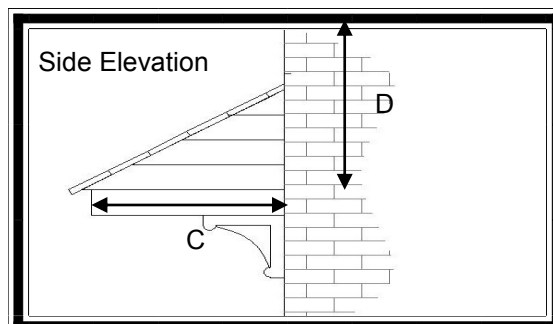

For sizes and dimension of canopies available refer to table below.

Dimensions

A	B	C	D	Roof Projection
1400	1480	1020	710 (incl 70mm flashing)	1060
1650	1730	1020	710 (incl 70mm flashing)	1060
2000	2080	1020	710 (incl 70mm flashing)	1060
2300	2380	1020	710 (incl 70mm flashing)	1060
2600	2680	1020	710 (incl 70mm flashing)	1060
3000	3080	1020	710 (incl 70mm flashing)	1060
Variable lengths available Up to 4770mm (roof size)