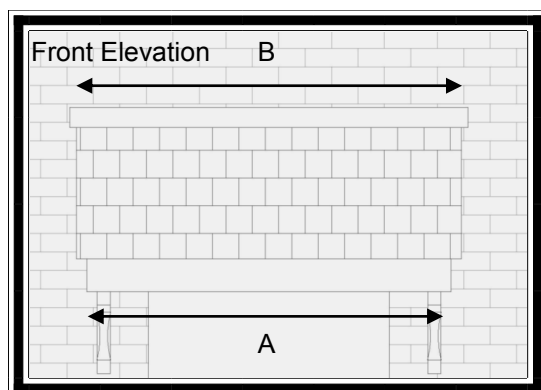

Combination Canopy (Low Profile)

Combination Grooved Woodgrain Finish

Tongue & Groove Combination

Features

- * Rosemary Effect Tiled Roof
- * Shiplap Effect Sides
- * Choice of tile colour
- * Variable Sizes Available
- * Optional leg brackets
- * Ideal for Height Restricted homes
- * **Please confirm when ordering which side cheeks are required, Available in Grooved Woodgrain finish and Tongue & Groove**

Designed especially for properties with a Height Restriction hence Low Profile.

Available in any Length up to 4770mm.

Roof in Rosemary Tile Effect and sides in Shiplap Effect.

For sizes and dimension of canopies available refer to table below.

Dimensions

A	B	C	D	Roof Projection	
1400	1480	720	450 (incl 70mm flashing)	760	
1650	1730	720	450 (incl 70mm flashing)	760	
2000	2080	720	450 (incl 70mm flashing)	760	
2300	2380	720	450 (incl 70mm flashing)	760	
2600	2680	720	450 (incl 70mm flashing)	760	
3000	3080	720	450 (incl 70mm flashing)	760	
Variable lengths available Up to 4770mm (roof size) Roof Pitch 20 degrees					