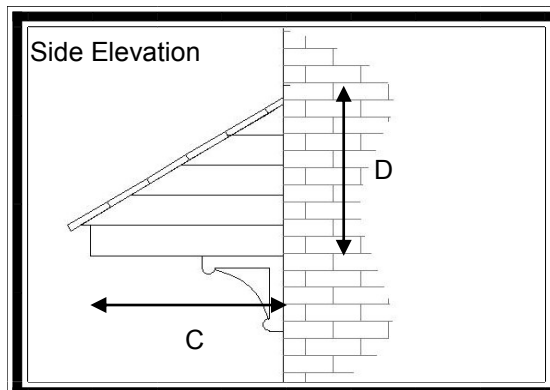

Combination Canopy (Low Profile)

Combination Grooved Woodgrain Finish

Tongue & Groove Combination

Features

- * Rosemary Effect Tiled Roof
- * Shiplap Effect Sides
- * Choice of tile colour
- * Variable Sizes Available
- * Optional leg brackets
- * Ideal for Height Restricted homes
- * **Please confirm when ordering which side cheeks are required, Available in Grooved Woodgrain finish and Tongue & Groove**

Designed especially for properties with a Height Restriction hence Low Profile.

Available in any Length up to 4770mm.

Roof in Rosemary Tile Effect and sides in Shiplap Effect.

For sizes and dimension of canopies available refer to table below.

Dimensions

A	B	C	D	Roof Projection	
1400	1480	720	450 (incl 70mm flashing)	760	
1650	1730	720	450 (incl 70mm flashing)	760	
2000	2080	720	450 (incl 70mm flashing)	760	
2300	2380	720	450 (incl 70mm flashing)	760	
2600	2680	720	450 (incl 70mm flashing)	760	
3000	3080	720	450 (incl 70mm flashing)	760	
Variable lengths available Up to 4770mm (roof size) Roof Pitch 20 degrees					