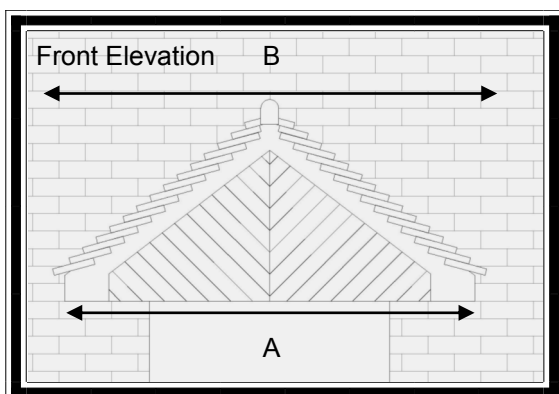

Cottage Canopy

- Features**
- * Tile effect finish
 - * Tongue & Groove Front
 - * Apex Canopy
 - * Choice of tile colour
 - * Optional leg brackets
 - * Easy to fit

A very attractive canopy with a lot of detail making this a beautiful addition to any home. The Roof is available in various browns and greys, the base and herringbone tongue & groove front is white. Ideal for Covering Scarring from Old Canopies.

For sizes and dimension of canopies available refer to table below.

Dimensions

A	B	C	Roof Pitch	D	E
1500	1580	550	36	780(incl 70mmflashing)	600
1500	1580	800	36	780(incl 70mmflashing)	850
2000	2080	550	30	780(incl 70mmflashing)	600
1420	1500	750	38	850(incl 70mmflashing)	780

As well as the sizes above, we can supply the following:-
 1780mm soffit size (A) wide by any projection up to 1100mm soffit size (C)
 2500mm soffit size (A) wide by and projection up to 2400mm soffit size (C)
 1920mm soffit size (A) wide by any projection up to 2150mm soffit size (C)