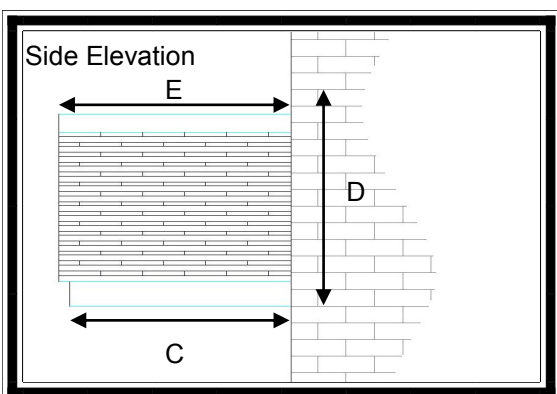

Cottage Canopy

- Features**
- * Tile effect finish
 - * Tongue & Groove Front
 - * Apex Canopy
 - * Choice of tile colour
 - * Optional leg brackets
 - * Easy to fit

A very attractive canopy with a lot of detail making this a beautiful addition to any home. The Roof is available in various browns and greys, the base and herringbone tongue & groove front is white. Ideal for Covering Scarring from Old Canopies.

For sizes and dimension of canopies available refer to table below.

Dimensions

A	B	C	Roof Pitch	D	E
1500	1580	550	36	780(incl 70mmflashing)	600
1500	1580	800	36	780(incl 70mmflashing)	850
2000	2080	550	30	780(incl 70mmflashing)	600
1420	1500	750	38	850(incl 70mmflashing)	780

As well as the sizes above, we can supply the following:-
 1780mm soffit size (A) wide by any projection up to 1100mm soffit size (C)
 2500mm soffit size (A) wide by and projection up to 2400mm soffit size (C)
 1920mm soffit size (A) wide by any projection up to 2150mm soffit size (C)