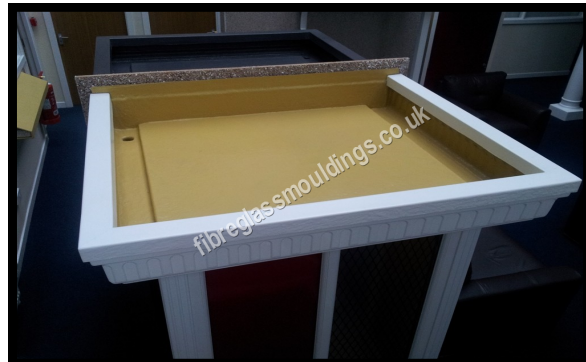

# Dental Moulding Porch Canopy

## Features

- \* Pre Insulated
- \* Especially suited for bungalows
- \* Integral gutter
- \* Straight edge roof only
- \* Easy to fit
- \* Integral coloured ceiling, fascia and GRP Roof.

**Hollow Canopy**

**Solid Canopy**

For sizes and dimension of canopies available refer to table below.