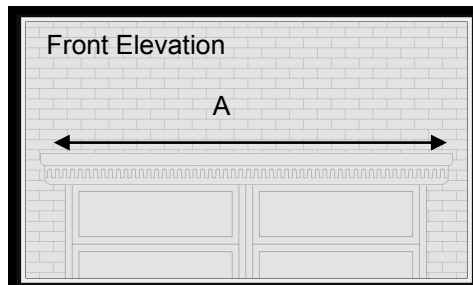

**Solid Canopy**

For sizes and dimension of canopies available refer to table below.

### Dimensions

A	B	C
Lengths Available in sizes up to 4880mm Soffit size	Projection Available in sizes up to 2400mm Soffit size	Height only Available in 220mm

When measuring, add 100mm to each external frame dimension.  
 i.e. 100mm on projection and 200mm to length.  
 This will give you soffit size to order. The roof overhangs the soffit by 50mm  
**PLEASE NOTE: WHEN PLACING AN ORDER FOR A HOLLOW CANOPY PLEASE CONFIRM THE LOCATION OF THE OUTLET TO CONNECT YOUR DOWN PIPE ON TO.**