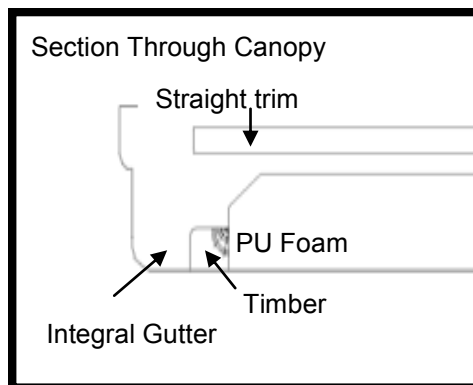

# Dental Moulding Porch Canopy

## Features

- \* Pre Insulated
- \* Especially suited for bungalows
- \* Integral gutter
- \* Straight edge roof only
- \* Easy to fit
- \* Integral coloured ceiling, fascia and GRP Roof.

**Hollow Canopy**

**Solid Canopy**

For sizes and dimension of canopies available refer to table below.

### Dimensions

A	B	C
Lengths Available in sizes up to 4880mm Soffit size	Projection Available in sizes up to 2400mm Soffit size	Height only Available in 220mm

When measuring, add 100mm to each external frame dimension.  
 i.e. 100mm on projection and 200mm to length.  
 This will give you soffit size to order. The roof overhangs the soffit by 50mm  
**PLEASE NOTE: WHEN PLACING AN ORDER FOR A HOLLOW CANOPY PLEASE CONFIRM THE LOCATION OF THE OUTLET TO CONNECT YOUR DOWN PIPE ON TO.**