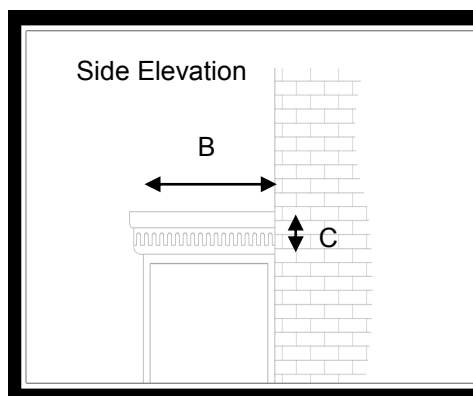

For sizes and dimension of canopies available refer to table below.

Dimensions

A	B	C
Lengths Available in sizes up to 4880mm Soffit size	Projection Available in sizes up to 2400mm Soffit size	Height only Available in 220mm