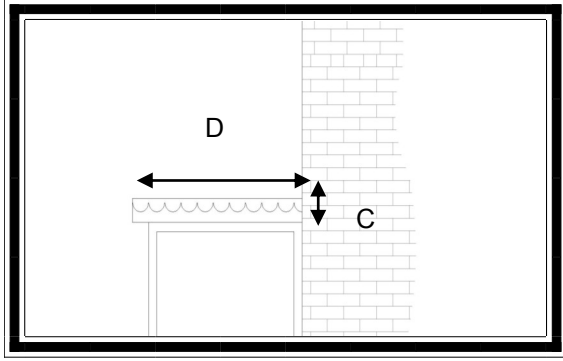

Flat Angled Lead Effect Bay Tops

Scalloped Roof

Features

- * Fits angled bays
- * Scalloped/straight edge
- * Black top
- * Easy to fit
- * Option to insulate

Straight Edge Roof

A practical alternative to timber bay tops. Comes in either a scalloped or straight edge to fit with the house style.

Easy to fit over existing bay to add a weather resistant finishing touch.

Front Elevation

Side Elevation

For sizes and dimension of canopies available refer to table below.

Dimensions

A	B	C	D		
2720	1300	130	1050		
2840	1280	130	720		
2960	1530	130	700		