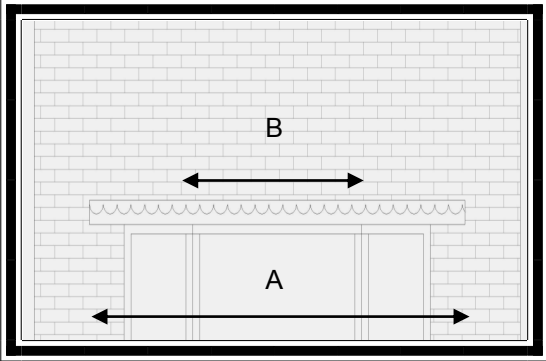

Flat Angled Lead Effect Bay Tops

Scalloped Roof

Features

- * Fits angled bays
- * Scalloped/straight edge
- * Black top
- * Easy to fit
- * Option to insulate

Straight Edge Roof

A practical alternative to timber bay tops. Comes in either a scalloped or straight edge to fit with the house style.

Easy to fit over existing bay to add a weather resistant finishing touch.

Front Elevation

Side Elevation

For sizes and dimension of canopies available refer to table below.

Dimensions

A	B	C	D		
2720	1300	130	1050		
2840	1280	130	720		
2960	1530	130	700		