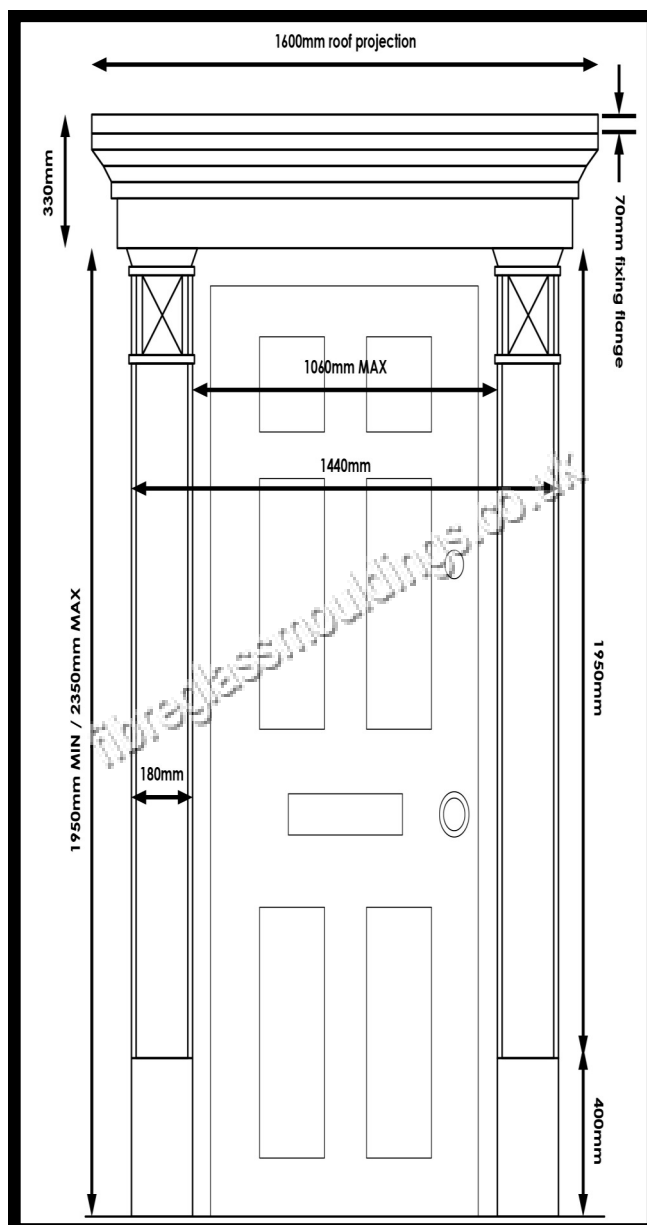

# Fluted Door Surround & Flat Canopy

**Door Surrounds make a marked improvement to property giving a distinctive style.**

**They match with the canopy supplied which together forms a full portico entrance.**

**Fine detail at both the top and bottom of each Door Surround gives a finishing touch.**

**They can be trimmed to fit around door reveals and steps.**