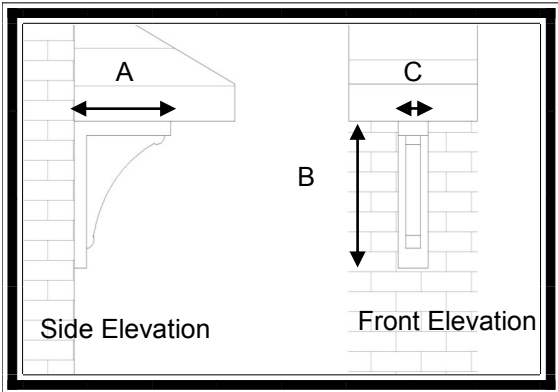

GRP Large Decorative Legs

For sizes and dimension of canopies available refer to table below.

Dimensions

A	B	C			
390	500	120			
390	500	150			
700	700	120			
700	795	122			
700	800	120			
690	810	150			
700	810	170			

GRP Small Decorative Legs

For sizes and dimension of canopies available refer to table below.

Dimensions

A	B	C			
520	155	110			
380	155	110			