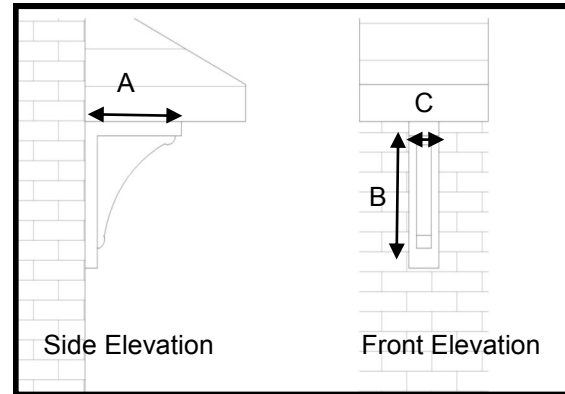

# GRP Large Decorative Legs

For sizes and dimension of canopies available refer to table below.

## Dimensions

A	B	C			
345	500	120			
390	500	120			
390	500	150			
700	700	120			
700	795	122			
700	800	120			
690	810	150			
700	810	170			
1000	700	120			

# GRP Small Decorative Legs

For sizes and dimension of canopies available refer to table below.

## Dimensions

A	B	C			
520	155	110			
380	155	110			