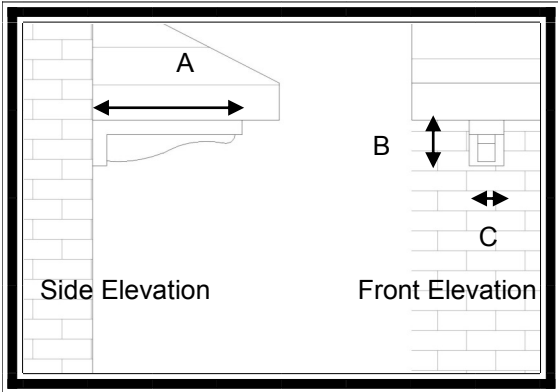

GRP Large Decorative Legs

For sizes and dimension of canopies available refer to table below.

Dimensions

A	B	C			
390	500	120			
390	500	150			
700	700	120			
700	795	122			
700	800	120			
690	810	150			
700	810	170			

GRP Small Decorative Legs

For sizes and dimension of canopies available refer to table below.

Dimensions

A	B	C			
520	155	110			
380	155	110			