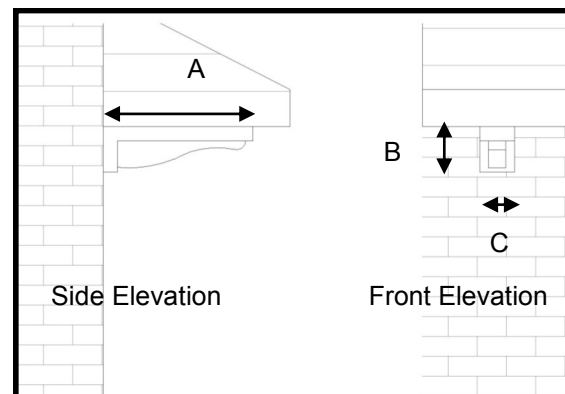

# GRP Large Decorative Legs

For sizes and dimension of canopies available refer to table below.

## Dimensions

A	B	C			
345	500	120			
390	500	120			
390	500	150			
700	700	120			
700	795	122			
700	800	120			
690	810	150			
700	810	170			
1000	700	120			

# GRP Small Decorative Legs

For sizes and dimension of canopies available refer to table below.

## Dimensions

A	B	C			
520	155	110			
380	155	110			