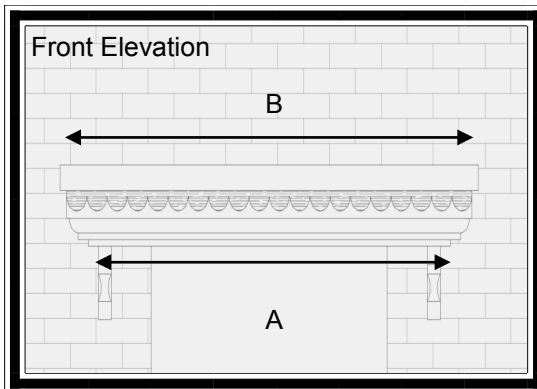

Georgian Canopy (Scalloped)

Features

- * Variable sizes available
- * Riven Slate top
- * Optional Leg Brackets
- * Scalloped or Straight Edge
- * Easy to fit

A Practical and Attractive Flat over door canopy with an authentic Riven Slate effect Roof available in Scalloped or Straight edge. The roof is available in Slate Grey to give a Lead Effect finish and soft-fit is available in White or Brown.

For sizes and dimension of canopies available refer to table below.

Dimensions

A	B	C	D	E	F
1420	1580	680	220 (incl 70mm flashing)	600	
1650	1810	680	220 (incl 70mm flashing)	600	
2000	2160	680	220 (incl 70mm flashing)	600	
2150	2310	680	220 (incl 70mm flashing)	600	
2400	2560	680	220 (incl 70mm flashing)	600	
2800	2960	680	220 (incl 70mm flashing)	600	
4300	4460	680	220 (incl 70mm flashing)	600	

Variable lengths available Up to 4770mm (roof size)