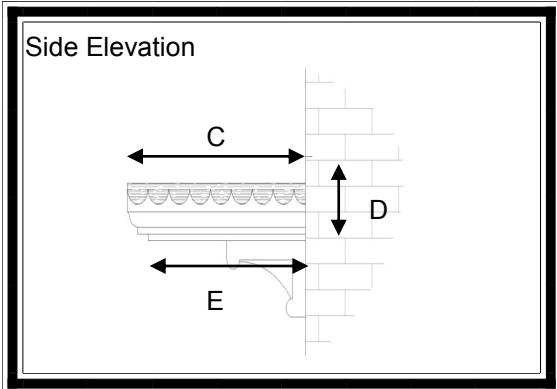

Georgian Canopy (Scalloped)

Features

- * Variable sizes available
- * Riven Slate top
- * Optional Leg Brackets
- * Scalloped or Straight Edge
- * Easy to fit

A Practical and Attractive Flat over door canopy with an authentic Riven Slate effect Roof available in Scalloped or Straight edge. The roof is available in Slate Grey to give a Lead Effect finish and soft-fit is available in White or Brown.

For sizes and dimension of canopies available refer to table below.

Dimensions

A	B	C	D	E	F
1420	1580	680	220 (incl 70mm flashing)	600	
1650	1810	680	220 (incl 70mm flashing)	600	
2000	2160	680	220 (incl 70mm flashing)	600	
2150	2310	680	220 (incl 70mm flashing)	600	
2400	2560	680	220 (incl 70mm flashing)	600	
2800	2960	680	220 (incl 70mm flashing)	600	
4300	4460	680	220 (incl 70mm flashing)	600	

Variable lengths available Up to 4770mm (roof size)