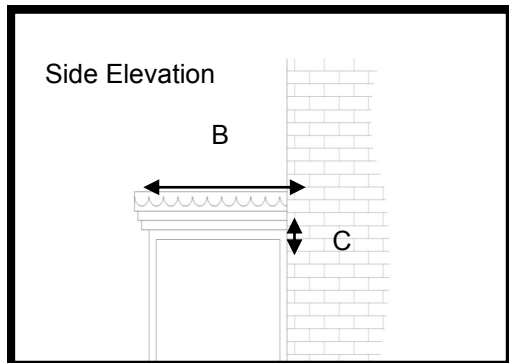

Georgian Flat Lead Effect Porch Top

- Features**
- * Available in five standard roof colours
 - * Pre Insulated
 - * Especially suited for bungalows
 - * Integral gutter
 - * Optional scalloped or straight edge roof
 - * Easy to fit
 - * Available in a hollow or solid canopy
 - * A very practical flat GRP porch top.

For sizes and dimension of canopies available refer to table below.

Dimensions

A	B	C
Lengths Available in sizes up to 4600mm soffit size	Projection Available in sizes up to 2300mm soffit size	Height only Available in 220mm

When measuring, add 100mm to each external frame dimension. i.e. 100mm on projection and 200mm to length. This will give you soffit size to order.
PLEASE NOTE—WHEN PLACING AN ORDER FOR A HOLLOW CANOPY, PLEASE CONFIRM THE LOCATION OF THE OUTLET TO CONNECT YOUR DOWN PIPE ON TO,