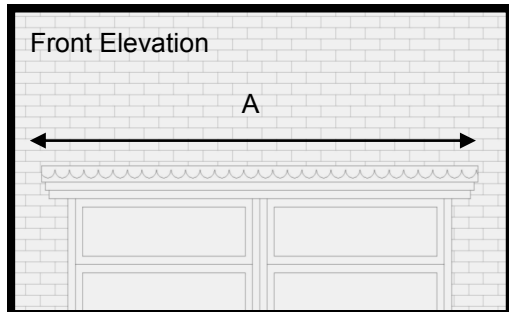

Georgian Flat Lead Effect Porch Top

- Features**
- * Available in five standard roof colours
 - * Pre Insulated
 - * Especially suited for bungalows
 - * Integral gutter
 - * Optional scalloped or straight edge roof
 - * Easy to fit
 - * Available in a hollow or solid canopy
 - * A very practical flat GRP porch top.

For sizes and dimension of canopies available refer to table below.

Dimensions

A	B	C
Lengths Available in sizes up to 4600mm soffit size	Projection Available in sizes up to 2300mm soffit size	Height only Available in 220mm

When measuring, add 100mm to each external frame dimension. i.e. 100mm on projection and 200mm to length. This will give you soffit size to order.
PLEASE NOTE—WHEN PLACING AN ORDER FOR A HOLLOW CANOPY, PLEASE CONFIRM THE LOCATION OF THE OUTLET TO CONNECT YOUR DOWN PIPE ON TO,