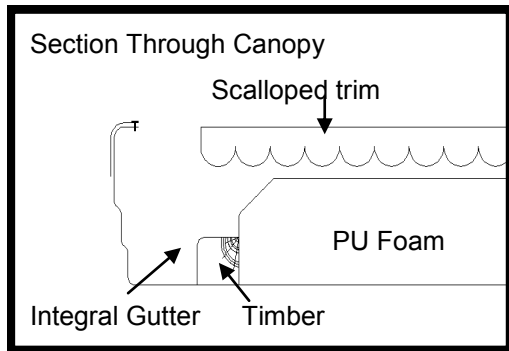

Georgian Flat Lead Effect Porch Top

- Features**
- * Available in five standard roof colours
 - * Pre Insulated
 - * Especially suited for bungalows
 - * Integral gutter
 - * Optional scalloped or straight edge roof
 - * Easy to fit
 - * Available in a hollow or solid canopy
 - * A very practical flat GRP porch top.

For sizes and dimension of canopies available refer to table below.

Dimensions

A	B	C
Lengths Available in sizes up to 4600mm soffit size	Projection Available in sizes up to 2300mm soffit size	Height only Available in 220mm

When measuring, add 100mm to each external frame dimension. i.e. 100mm on projection and 200mm to length. This will give you soffit size to order.
PLEASE NOTE—WHEN PLACING AN ORDER FOR A HOLLOW CANOPY, PLEASE CONFIRM THE LOCATION OF THE OUTLET TO CONNECT YOUR DOWN PIPE ON TO,