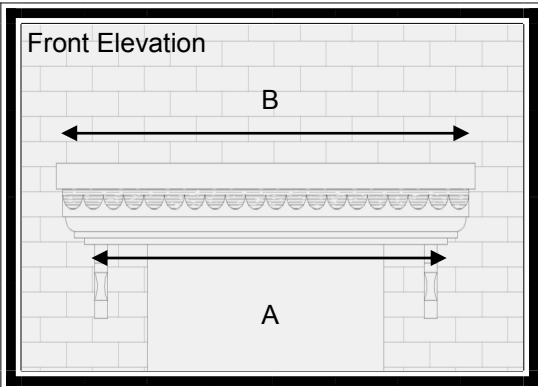

Georgian Canopy (Straight Edge)

Features

- * Variable sizes available
- * Riven Slate top
- * Optional leg brackers
- * Scalloped/straight edge
- * Easy to fit

A Modern and Attractive Flat over-door canopy with an authentic Riven Slate effect roof available in Scalloped or Straight edge roof. The roof is available in grey to match aesthetically with the style of house. The soffit (base) section is white.

For sizes and dimension of canopies available refer to table below.

Dimensions

A	B	C	D	E	F
1420	1580	680	220 (incl 70mm flashing)	600	
1650	1810	680	220 (incl 70mm flashing)	600	
2000	2160	680	220 (incl 70mm flashing)	600	
2150	2310	680	220 (incl 70mm flashing)	600	
2400	2560	680	220 (incl 70mm flashing)	600	
2800	2960	680	220 (incl 70mm flashing)	600	
4300	4460	680	220 (incl 70mm flashing)	600	
Variable lengths available Up to 4300mm (roof size)					