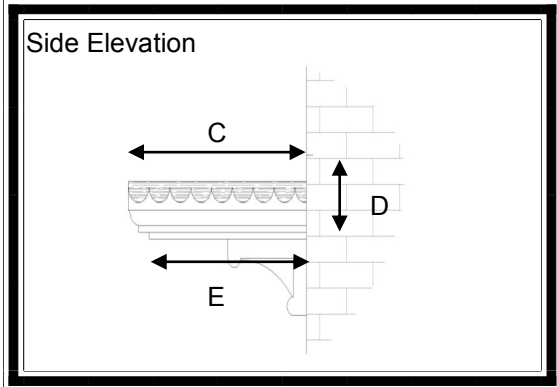

Georgian Canopy (Straight Edge)

Features

- * Variable sizes available
- * Riven Slate top
- * Optional leg brackers
- * Scalloped/straight edge
- * Easy to fit

A Modern and Attractive Flat over-door canopy with an authentic Riven Slate effect roof available in Scalloped or Straight edge roof. The roof is available in grey to match aesthetically with the style of house. The soffit (base) section is white.

For sizes and dimension of canopies available refer to table below.

Dimensions

A	B	C	D	E	F
1420	1580	680	220 (incl 70mm flashing)	600	
1650	1810	680	220 (incl 70mm flashing)	600	
2000	2160	680	220 (incl 70mm flashing)	600	
2150	2310	680	220 (incl 70mm flashing)	600	
2400	2560	680	220 (incl 70mm flashing)	600	
2800	2960	680	220 (incl 70mm flashing)	600	
4300	4460	680	220 (incl 70mm flashing)	600	
Variable lengths available Up to 4300mm (roof size)					