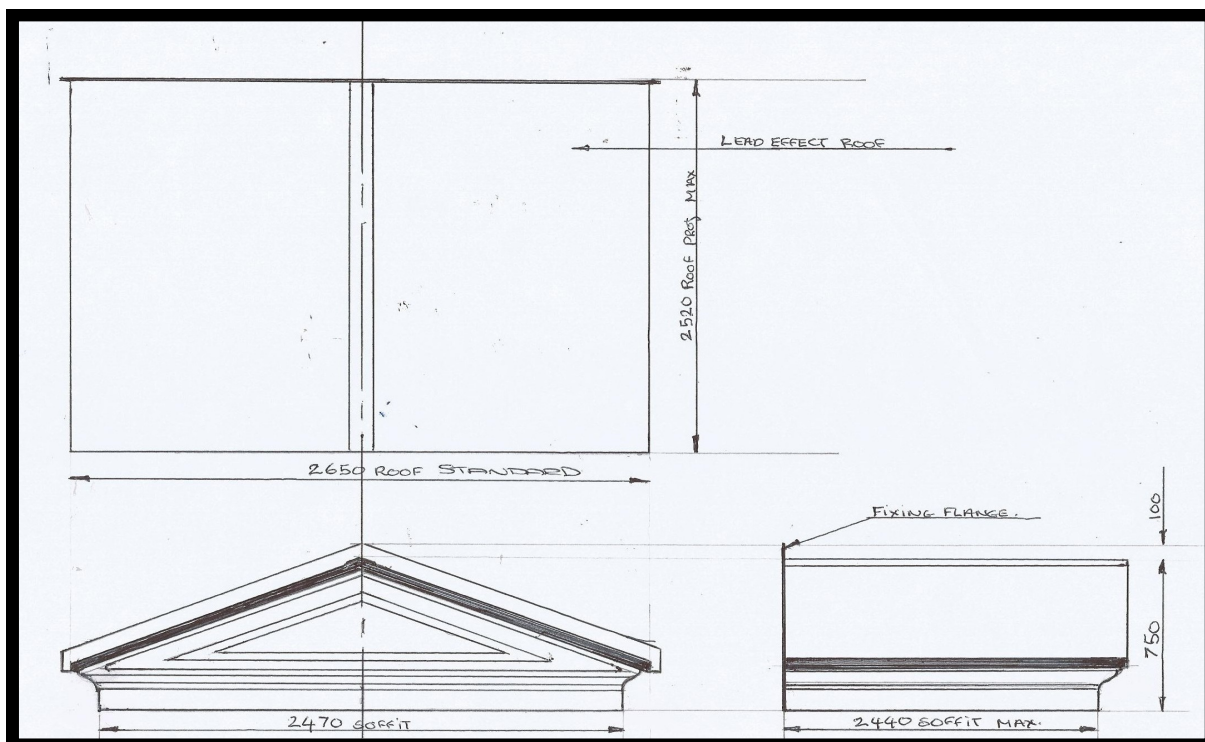

Grand Apex Canopy with Columns

Features: Classic style, Beautifully detailed, Easy to fit
A practical and attractive Apex canopy, available in various colours

Roof Width—2650mm only, Soffit Width—2470mm only
Roof Projection—any size up to 2520mm maximum
Soffit Projection—any size up to 2440mm maximum