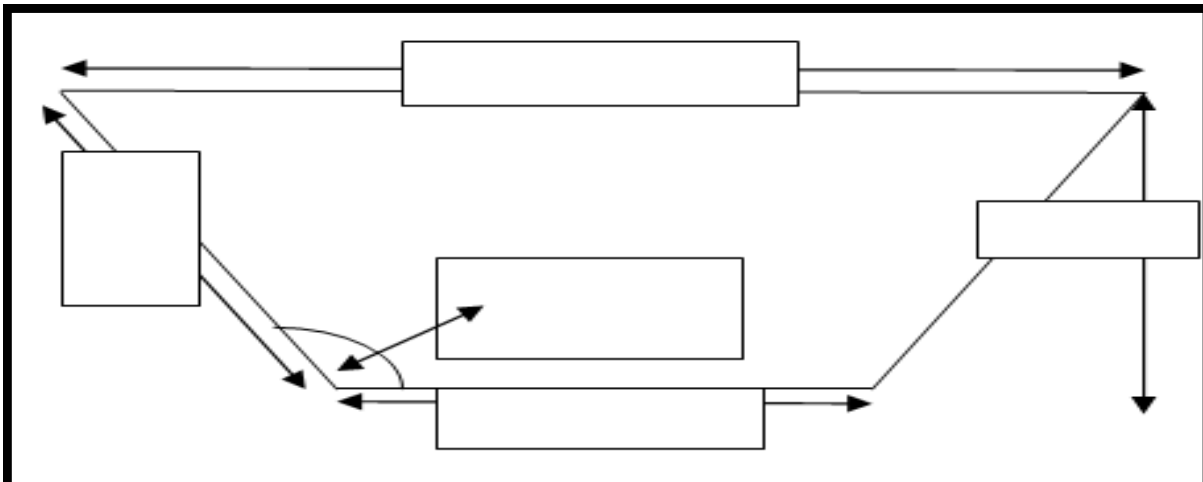

Hipped Tile Effect Splayed Bay Top

Features

Rosemary tile top, hipped style ,
choice of roof colours, slate top,
easy to fit

A finishing touch to any bay window.
Available in a Rosemary Tile effect
and slate roof with a selection of
colours i.e. brown, terracotta or grey,

**When placing an order, please provide the external frame
of the bay**