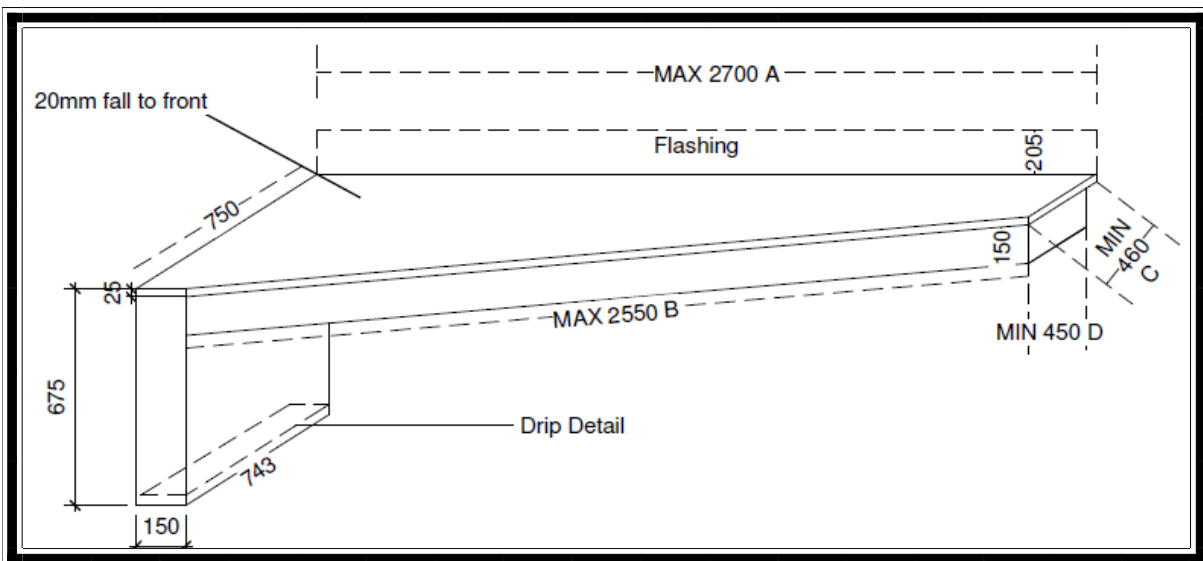

L Shaped canopy

Features

- * Modern L shaped canopy
- * contemporary design
- * easy to fit
- * one size suitable for all
- * choice of all colours
- * Hangers are a must
- * Practical canopy

A modern stylish design which is available in almost any colour of your choice.

Easy to fix with an integrated internal runoff.

No legs required, but must be fixed with hangers.

PLEASE NOTE : THE LEG ON THIS CANOPY CAN BE ON THE LEFT OR RIGHT HAND SIDE ACCORDING TO YOUR PREFERENCE

Dimensions

	A	B	C	D
L Shape 1	2700 (MAX)	2550 (MAX)	460 (min)	450 (min)
L Shape 2	2300	2150	510	500
L Shape 3	2100	1950	540	530
L Shape 4	1800	1650	570	560

Globe Works, Richmond Street, Accrington, Lancashire, BB5 0RH