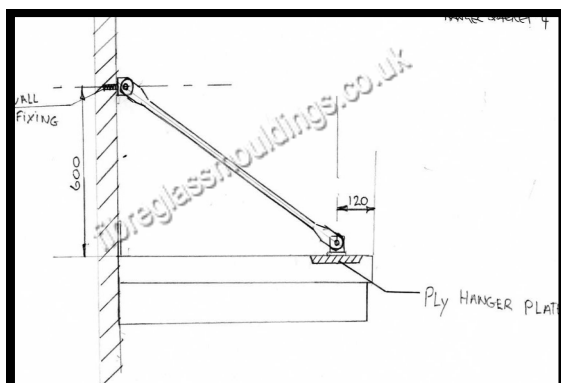

LA Canopy (with Hangers)

Features

- * Modern Design
- * Simple Canopy
- * Easy to Fit
- * Ideal for Height restricted Properties
- * White soffit & grey roof

Any length available, please ask for details