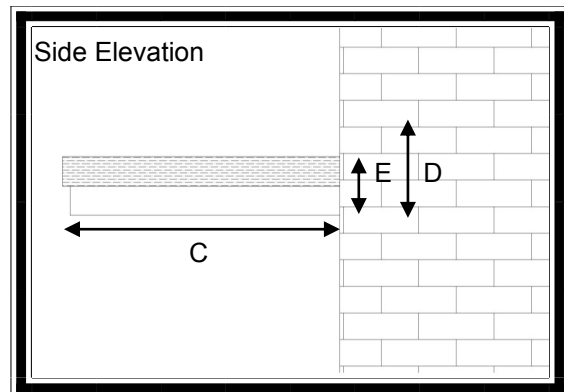

## Features

- \* Modern Design
- \* Simple Canopy
- \* Easy to Fit
- \* Ideal for Height restricted Properties
- \* Optional Legs

- \* A very modern yet simple Canopy
- \* Available in Grey Brown or Red
- \* Ideal if you have a height Restriction above the door

## Dimensions

A	B	C	D	E	F
1800	1840	750	300mm (inc70mm flash)	200	
2200	2240	1000	300mm (inc70mm flash)	200	
2500	2540	1200	300mm (inc70mm flash)	200	
2700	2740	1300	300mm (inc70mm flash)	200	
3000	3040	1400	300mm (inc70mm flash)	200	
3300	3340	1500	300mm (inc70mm flash)	200	
3600	3640	1600	300mm (inc70mm flash)	200	
3800	3840	1700	300mm (inc70mm flash)	200	

Any length available upto 4000mm and any projection available upto 1800mm