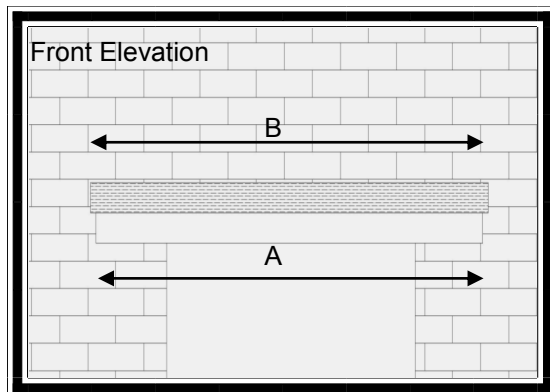

## Features

- \* Modern Design
- \* Simple Canopy
- \* Easy to Fit
- \* Ideal for Height restricted Properties
- \* Optional Legs

- \* A very modern yet simple Canopy
- \* Available in Grey Brown or Red
- \* Ideal if you have a height Restriction above the door

For sizes and dimension of canopies available refer to table below.

## Dimensions

A	B	C	D	E	F
1800	1840	750	300mm (inc70mm flash)	200	
2200	2240	1000	300mm (inc70mm flash)	200	
2500	2540	1200	300mm (inc70mm flash)	200	
2700	2740	1300	300mm (inc70mm flash)	200	
3000	3040	1400	300mm (inc70mm flash)	200	
3300	3340	1500	300mm (inc70mm flash)	200	
3600	3640	1600	300mm (inc70mm flash)	200	
3800	3840	1700	300mm (inc70mm flash)	200	

Any length available upto 4000mm and any projection available upto 1800mm