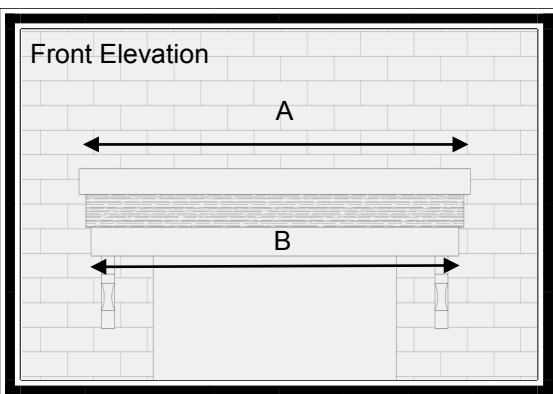

LA (Local Authority) Canopy

Features

- * Optional legs
- * Simple design
- * Roof scalloped or straight
- * Easy to fit

A stylish yet simple canopy with optional legs.

Available with a dark grey top and white base.

A practical solution to improve the front of your home.

For sizes and dimension of canopies available refer to table below.

Dimensions

A (roof size)	B (soffit size)	C (soffit Projection) + 20mm for roof projection	D	E
1140	1100	540	170(incl 60mm flashing)	110
1440	1400	540	170(incl 60mm flashing)	110
1780	1740	540	170(incl 60mm flashing)	110
2120	2080	540	170(incl 60mm flashing)	110
2300	2260	540	170(incl 60mm flashing)	110
2650	2610	540	170(incl 60mm flashing)	110