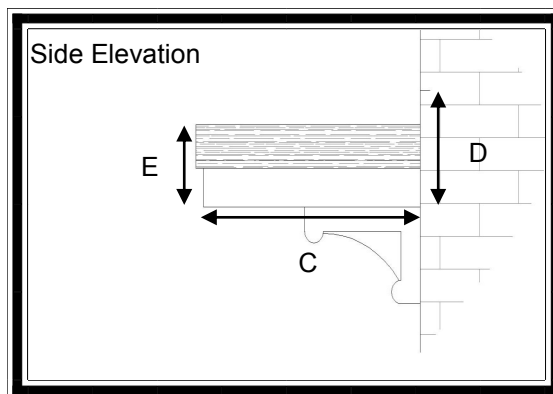

LA (Local Authority) Canopy

Features

- * Optional legs
- * Simple design
- * Roof scalloped or straight
- * Easy to fit

A stylish yet simple canopy with optional legs.

Available with a dark grey top and white base.

A practical solution to improve the front of your home.

For sizes and dimension of canopies available refer to table below.

Dimensions

A (roof size)	B (soffit size)	C (soffit Projection) + 20mm for roof projection	D	E
1140	1100	540	170(incl 60mm flashing)	110
1440	1400	540	170(incl 60mm flashing)	110
1780	1740	540	170(incl 60mm flashing)	110
2120	2080	540	170(incl 60mm flashing)	110
2300	2260	540	170(incl 60mm flashing)	110
2650	2610	540	170(incl 60mm flashing)	110