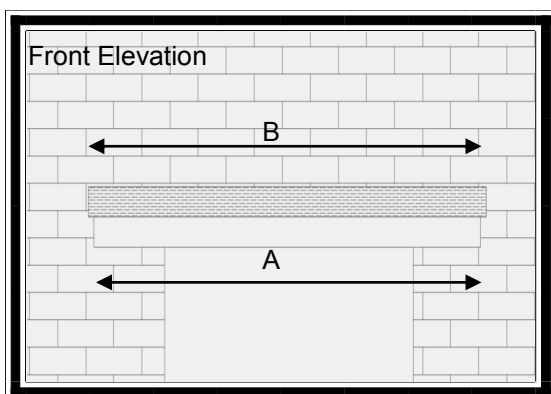

LA Canopy (Deep Projection)

Features

- * Legs Brackets are a Must
- * Simple Design
- * Roof Scalloped or Straight Edge
- * Easy to fit
- * Water retention @front to direct water from 2 sides

A very modern yet simple Canopy
Available in Grey
Ideal if you have a height
Restriction above the door
Designed to go over Bin Stores,
Bays, Porches and Out Houses.

For sizes and dimension of canopies available refer to table below.

Dimensions

A	B	C	D	E	F
1500	1540	1020	250 (inc 90mm flashing)	160	
1800	1840	1020	250 incl 90mm flashing)	160	
2100	2140	1020	250 (incl 90mm flashing)	160	
2300	2340	1020	250 (incl 90mm flashing)	160	
2600	2640	1020	250 (incl 90mm flashing)	160	
3000	3040	1020	250 (incl 90mm flashing)	160	
3200	3240	1020	250 (incl 90mm flashing)	160	
3500	3540	1020	250 (incl 90mm flashing)	160	
Any length available Up to 3300mm					