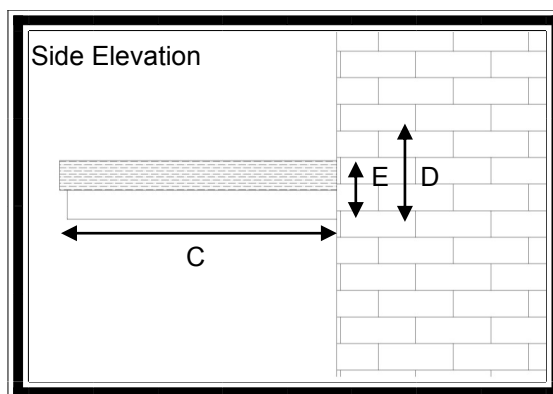

LA Canopy (Deep Projection)

Features

- * Legs Brackets are a Must
- * Simple Design
- * Roof Scalloped or Straight Edge
- * Easy to fit
- * Water retention @front to direct water from 2 sides

A very modern yet simple Canopy
Available in Grey
Ideal if you have a height
Restriction above the door
Designed to go over Bin Stores,
Bays, Porches and Out Houses.

For sizes and dimension of canopies available refer to table below.

Dimensions

A	B	C	D	E	F
1500	1540	1020	250 (inc 90mm flashing)	160	
1800	1840	1020	250 incl 90mm flashing)	160	
2100	2140	1020	250 (incl 90mm flashing)	160	
2300	2340	1020	250 (incl 90mm flashing)	160	
2600	2640	1020	250 (incl 90mm flashing)	160	
3000	3040	1020	250 (incl 90mm flashing)	160	
3200	3240	1020	250 (incl 90mm flashing)	160	
3500	3540	1020	250 (incl 90mm flashing)	160	
Any length available Up to 3300mm					