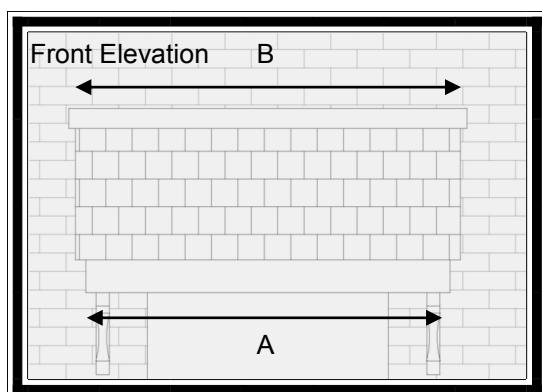

Mono-Pitch Tile Effect Bay Top

Features

- * Rosemary tiled roof
- * Shiplap effect edge
- * Choice of tile colour
- * Variable size available
- * Optional leg brackets
- * Easy to fit

A popular mono-pitched over-door canopy with an authentic Rosemary tiled roof with Shiplap effect edge. Tile colours are available in range of brown, terracotta or grey to match the house roof or to match aesthetically with the style of the house. The soffit (base) section is white.

For sizes and dimension of canopies available refer to table below.

Dimensions

A	B	C	D	E	F
1400	1480	1020	710 (incl 70mm flashing)		
1650	1730	1020	710 (incl 70mm flashing)		
2000	2080	1020	710 (incl 70mm flashing)		
2300	2380	1020	710 (incl 70mm flashing)		
2600	2680	1020	710 (incl 70mm flashing)		
3000	3080	1020	710 (incl 70mm flashing)		
Variable lengths Available Up to 4770mm(roof size)					