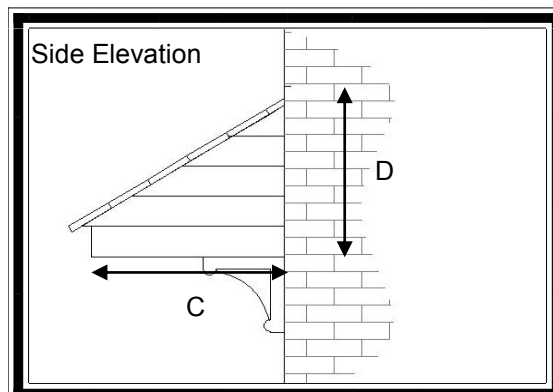

Mono-Pitch Tile Effect Bay Top

Features

- * Rosemary tiled roof
- * Shiplap effect edge
- * Choice of tile colour
- * Variable size available
- * Optional leg brackets
- * Easy to fit

A popular mono-pitched over-door canopy with an authentic Rosemary tiled roof with Shiplap effect edge. Tile colours are available in range of brown, terracotta or grey to match the house roof or to match aesthetically with the style of the house. The soffit (base) section is white.

For sizes and dimension of canopies available refer to table below.

Dimensions

A	B	C	D	E	F
1400	1480	1020	710 (incl 70mm flashing)		
1650	1730	1020	710 (incl 70mm flashing)		
2000	2080	1020	710 (incl 70mm flashing)		
2300	2380	1020	710 (incl 70mm flashing)		
2600	2680	1020	710 (incl 70mm flashing)		
3000	3080	1020	710 (incl 70mm flashing)		
Variable lengths Available Up to 4770mm(roof size)					