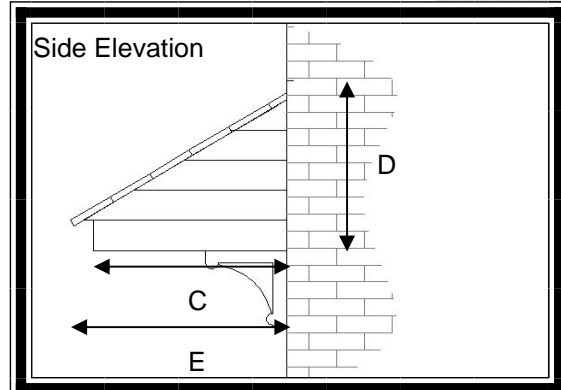

Mono-Pitch Porch Canopy

Features

- * Rosemary tiled roof
- * Shiplap effect edge
- * Choice of tile colour
- * Variable size available
- * Easy to fit

A popular mono-pitched porch top with an authentic Rosemary tiled roof with Shiplap effect edge. Tile colours are available in range of brown, terracotta or grey to match the house roof or to match aesthetically with the style of the house. The soffit (base) section is white.

For sizes and dimension of canopies available refer to table below and leaf.

Dimensions

A	B	C	D	E	F
1800	1880	1800	900 (incl 70mm flashing)	1840	
2200	2280	1800	900 (incl 70mm flashing)	1840	
2500	2580	1800	900 (incl 70mm flashing)	1840	
2700	2780	1800	900 (incl 70mm flashing)	1840	
3000	3080	1800	900 (incl 70mm flashing)	1840	
3300	3380	1800	900 (incl 70mm flashing)	1840	
3600	3680	1800	900 (incl 70mm flashing)	1840	
3800	3880	1800	900 (incl 70mm flashing)	1840	