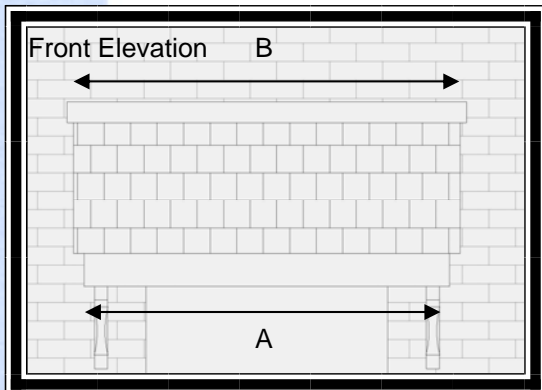

Mono-Pitch Porch Canopy

Features

- * Rosemary tiled roof
- * Shiplap effect edge
- * Choice of tile colour
- * Variable size available
- * Easy to fit

A popular mono-pitched porch top with an authentic Rosemary tiled roof with Shiplap effect edge. Tile colours are available in range of brown, terracotta or grey to match the house roof or to match aesthetically with the style of the house. The soffit (base) section is white.

For sizes and dimension of canopies available refer to table below and leaf.

Dimensions

A	B	C	D	E	F
1800	1880	1800	900 (incl 70mm flashing)	1840	
2200	2280	1800	900 (incl 70mm flashing)	1840	
2500	2580	1800	900 (incl 70mm flashing)	1840	
2700	2780	1800	900 (incl 70mm flashing)	1840	
3000	3080	1800	900 (incl 70mm flashing)	1840	
3300	3380	1800	900 (incl 70mm flashing)	1840	
3600	3680	1800	900 (incl 70mm flashing)	1840	
3800	3880	1800	900 (incl 70mm flashing)	1840	