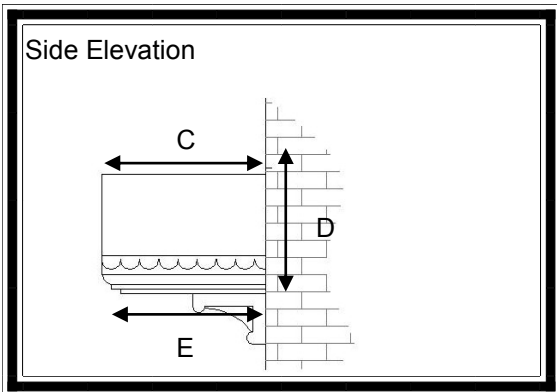

Roman Canopy (Scalloped)

Features

- * Riven Slate effect roof
- * Dual Pitched
- * Variable sizes available
- * Optional leg brackets
- * Easy to fit

An attractive Dual-Pitch over door canopy with an Authentic Riven Slate Effect Roof. Available Scalloped or Straight edge detail. The roof is available in a range of Grey or Black to match aesthetically with the style of house. The soffit (base) section is white

For sizes and dimension of canopies available refer to table below.

Dimensions

A	B	C	D	E	Roof Pitch
1000	1160	680	470(incl 70mmflashing)	600	
1380	1550	680	470(incl 70mmflashing)	600	18 degrees
1730	1880	680	470(incl 70mmflashing)	600	14.5 degrees