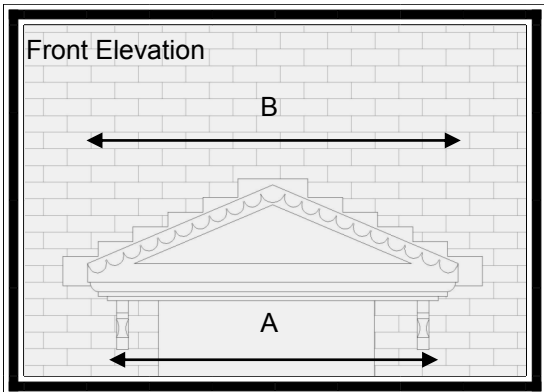

Roman Canopy (Scalloped)

Features

- * Riven Slate effect roof
- * Dual Pitched
- * Variable sizes available
- * Optional leg brackets
- * Easy to fit

An attractive Dual-Pitch over door canopy with an Authentic Riven Slate Effect Roof. Available Scalloped or Straight edge detail. The roof is available in a range of Grey or Black to match aesthetically with the style of house. The soffit (base) section is white

For sizes and dimension of canopies available refer to table below.

Dimensions

A	B	C	D	E	Roof Pitch
1000	1160	680	470(incl 70mmflashing)	600	
1380	1550	680	470(incl 70mmflashing)	600	18 degrees
1730	1880	680	470(incl 70mmflashing)	600	14.5 degrees