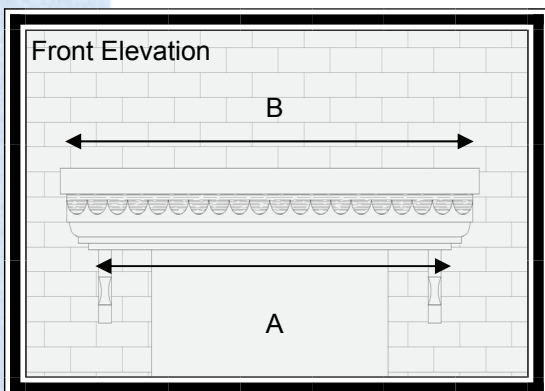

Straight Edge Georgian Canopy

Features

- * Variable sizes available
- * Riven Slate top
- * Optional leg brackers
- * Scalloped/straight edge
- * Easy to fit

A practical and attractive flat over-door canopy with an authentic riven slate effect roof with scalloped or straight detail. The roof is available in range of grey or black to match aesthetically with the style of house. The soffit (base) section is white.

For sizes and dimension of canopies available refer to table below.

Dimensions

A	B	C	D	E	F
1420	1580	680	220 (incl 70mm flashing)	600	
1650	1810	680	220 (incl 70mm flashing)	600	
2000	2160	680	220 (incl 70mm flashing)	600	
2150	2310	680	220 (incl 70mm flashing)	600	
2400	2560	680	220 (incl 70mm flashing)	600	
2800	2960	680	220 (incl 70mm flashing)	600	
4300	4460	680	220 (incl 70mm flashing)	600	