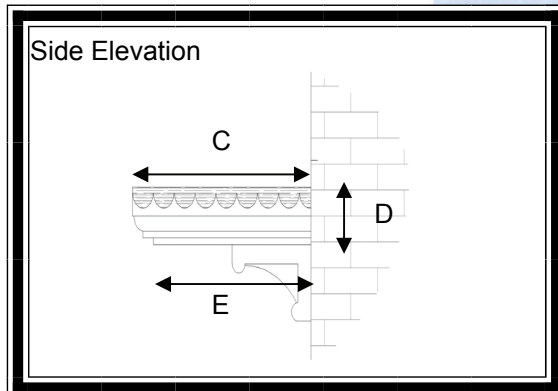

Straight Edge Georgian Canopy

Features

- * Variable sizes available
- * Riven Slate top
- * Optional leg brackers
- * Scalloped/straight edge
- * Easy to fit

A practical and attractive flat over-door canopy with an authentic riven slate effect roof with scalloped or straight detail. The roof is available in range of grey or black to match aesthetically with the style of house. The soffit (base) section is white.

For sizes and dimension of canopies available refer to table below.

Dimensions

A	B	C	D	E	F
1420	1580	680	220 (incl 70mm flashing)	600	
1650	1810	680	220 (incl 70mm flashing)	600	
2000	2160	680	220 (incl 70mm flashing)	600	
2150	2310	680	220 (incl 70mm flashing)	600	
2400	2560	680	220 (incl 70mm flashing)	600	
2800	2960	680	220 (incl 70mm flashing)	600	
4300	4460	680	220 (incl 70mm flashing)	600	