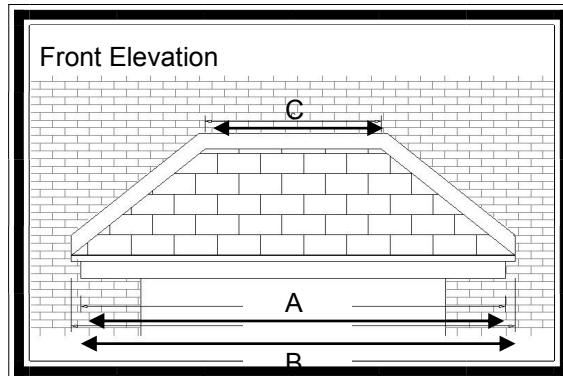

Strand Canopy (Deep Projection)

Features

- * Rosemary tiled roof
- * Hipped style
- * Choice of tile colour
- * Variable sizes available
- * Optional leg brackets
- * Easy to fit

A beautiful hipped style over-door canopy with an authentic Rosemary tiled roof detail.
Designed to go over Bay Windows & Porches.
Ridge Cap fixed to the Centre Point on the roof.
Projects more than our Strand Canopy.

For sizes and dimension of canopies available refer to table below.

Dimensions

A	B	C	D	E	F
4180	4260		1020	1060	725 (inc 70mm flashing)
2000	2080		1020	1060	725 (inc 70mm flashing)
3000	3080		1020	1060	725 (inc 70mm flashing)
3500	3580		1020	1060	725 (inc 70mm flashing)
2000	2080		720	760	600 (inc 70mm flashing)
3000	3080		720	760	600 (inc 70mm flashing)
4000	4080		720	760	600 (inc 70mm flashing)
3800	3880		720	760	600 (inc 70mm flashing)
4800	4880		720	760	600 (inc 70mm flashing)

Variable Lengths Available Up to 4180mm