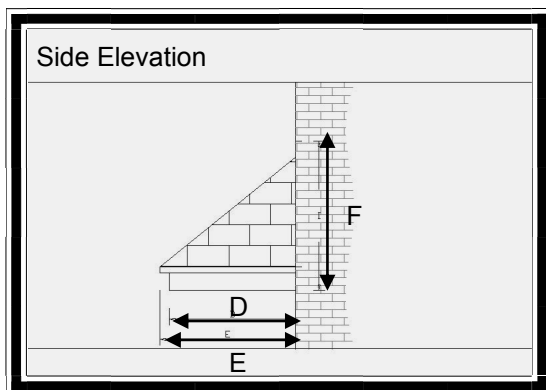

Strand Canopy (Deep Projection)

Features

- * Rosemary tiled roof
- * Hipped style
- * Choice of tile colour
- * Variable sizes available
- * Optional leg brackets
- * Easy to fit

A beautiful hipped style over-door canopy with an authentic Rosemary tiled roof detail.
Designed to go over Bay Windows & Porches.
Ridge Cap fixed to the Centre Point on the roof.
Projects more than our Strand Canopy.

For sizes and dimension of canopies available refer to table below.

Dimensions

A	B	C	D	E	F
4180	4260		1020	1060	725 (inc 70mm flashing)
2000	2080		1020	1060	725 (inc 70mm flashing)
3000	3080		1020	1060	725 (inc 70mm flashing)
3500	3580		1020	1060	725 (inc 70mm flashing)
2000	2080		720	760	600 (inc 70mm flashing)
3000	3080		720	760	600 (inc 70mm flashing)
4000	4080		720	760	600 (inc 70mm flashing)
3800	3880		720	760	600 (inc 70mm flashing)
4800	4880		720	760	600 (inc 70mm flashing)

Variable Lengths Available Up to 4180mm