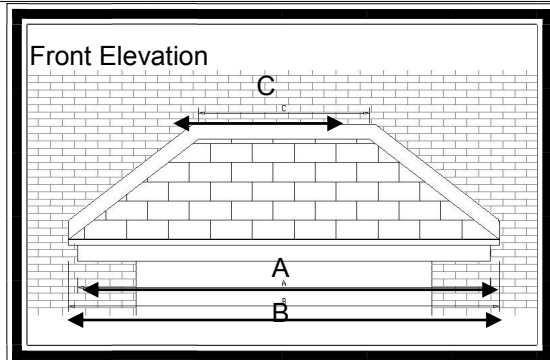

Strand Canopy

- ### Features
- * Rosemary Tiled Effect Roof
 - * Hipped style
 - * Choice of tile colours
 - * Variable Sizes available
 - * Optional leg brackets
 - * Easy to fit

A beautiful Hipped style over-door canopy with an authentic Rosemary tiled effect roof. Tile colours are available in range of brown, terracotta or grey to match the house roof tiles or to match aesthetically with the style of the house. The soffit (base) section is white.

Dimensions

For sizes and dimension of canopies available refer to table below.

A	B	C	D	E	F
1330	1370	300	545	585	640 (inc. 70mm flashing)
1420	1500	360	545	585	640 (inc. 70mm flashing)
1600	1680	460	545	585	640 (inc. 70mm flashing)
1760	1840	730	545	585	640 (inc. 70mm flashing)
2100	2180	1060	545	585	640 (inc. 70mm flashing)
2280	2360	1200	545	585	640 (inc. 70mm flashing)
2630	2710	1600	545	585	640 (inc. 70mm flashing)
2900	2980	1905	545	585	640 (inc 70mm flashing)
3280	3360	2220	545	585	640 (inc. 70mm flashing)
3450	3530	2470	545	585	640 (inc. 70mm flashing)
4800	4880	3750	545	585	640 (inc. 70mm flashing)
2160	2240	1150	830	870	640 (inc. 70mm flashing)
2110	2190	500	730	770	800 (inc. 80mm flashing)
3510	3590	2080	720	760	1060 (inc. 70mm flashing)