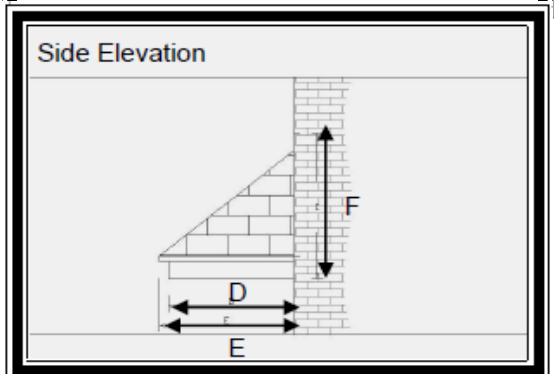

Strand Canopy

- ### Features
- * Rosemary Tiled Effect Roof
 - * Hipped style
 - * Choice of tile colours
 - * Variable Sizes available
 - * Optional leg brackets
 - * Easy to fit

A beautiful Hipped style over-door canopy with an authentic Rosemary tiled effect roof. Tile colours are available in range of brown, terracotta or grey to match the house roof tiles or to match aesthetically with the style of the house. The soffit (base) section is white.

Dimensions

For sizes and dimension of canopies available refer to table below.

A	B	C	D	E	F
1330	1370	300	545	585	640 (inc. 70mm flashing)
1420	1500	360	545	585	640 (inc. 70mm flashing)
1600	1680	460	545	585	640 (inc. 70mm flashing)
1760	1840	730	545	585	640 (inc. 70mm flashing)
2100	2180	1060	545	585	640 (inc. 70mm flashing)
2280	2360	1200	545	585	640 (inc. 70mm flashing)
2630	2710	1600	545	585	640 (inc. 70mm flashing)
2900	2980	1905	545	585	640 (inc 70mm flashing)
3280	3360	2220	545	585	640 (inc. 70mm flashing)
3450	3530	2470	545	585	640 (inc. 70mm flashing)
4800	4880	3750	545	585	640 (inc. 70mm flashing)
2160	2240	1150	830	870	640 (inc. 70mm flashing)
2110	2190	500	730	770	800 (inc. 80mm flashing)
3510	3590	2080	720	760	1060 (inc. 70mm flashing)