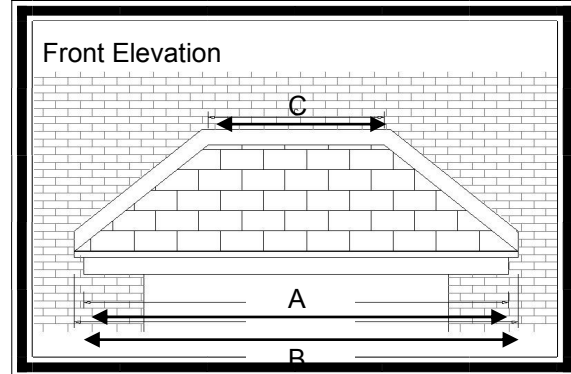

Strand Canopy (Deep Projection)

Features

- * Rosemary tiled roof
- * Hipped style
- * Choice of tile colour
- * Variable sizes available
- * Optional leg brackets
- * Easy to fit

A beautiful hipped style over-door canopy with an authentic Rosemary tiled roof detail.
 Designed to go over Bay Windows & Porches.
 Ridge Cap fixed to the Centre Point on the roof.
 Projects more than our Strand Canopy.

For sizes and dimension of canopies available refer to table below.

Dimensions

A	B	C	D	E	F
4180	4260		1020	1060	725 (inc 70mm flashing)
2000	2080		1020	1060	725 (inc 70mm flashing)
3000	3080		1020	1060	725 (inc 70mm flashing)
3500	3580		1020	1060	725 (inc 70mm flashing)
2160	2240		830	870	710 (inc 70mm flashing)
2000	2080		720	760	600 (inc 70mm flashing)
3000	3080		720	760	600 (inc 70mm flashing)
4000	4080		720	760	600 (inc 70mm flashing)
3800	3880		720	760	600 (inc 70mm flashing)
4800	4880		720	760	600 (inc 70mm flashing)

Variable Lengths Available Up to 4180mm