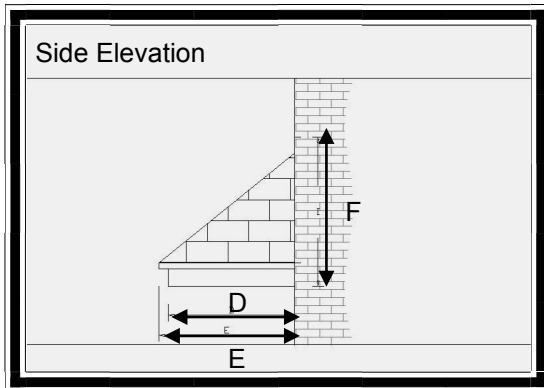

Strand Canopy (Deep Projection)

Features

- * Rosemary tiled roof
- * Hipped style
- * Choice of tile colour
- * Variable sizes available
- * Optional leg brackets
- * Easy to fit

A beautiful hipped style over-door canopy with an authentic Rosemary tiled roof detail.
 Designed to go over Bay Windows & Porches.
 Ridge Cap fixed to the Centre Point on the roof.
 Projects more than our Strand Canopy.

For sizes and dimension of canopies available refer to table below.

Dimensions

A	B	C	D	E	F
4180	4260		1020	1060	725 (inc 70mm flashing)
2000	2080		1020	1060	725 (inc 70mm flashing)
3000	3080		1020	1060	725 (inc 70mm flashing)
3500	3580		1020	1060	725 (inc 70mm flashing)
2160	2240		830	870	710 (inc 70mm flashing)
2000	2080		720	760	600 (inc 70mm flashing)
3000	3080		720	760	600 (inc 70mm flashing)
4000	4080		720	760	600 (inc 70mm flashing)
3800	3880		720	760	600 (inc 70mm flashing)
4800	4880		720	760	600 (inc 70mm flashing)

Variable Lengths Available Up to 4180mm