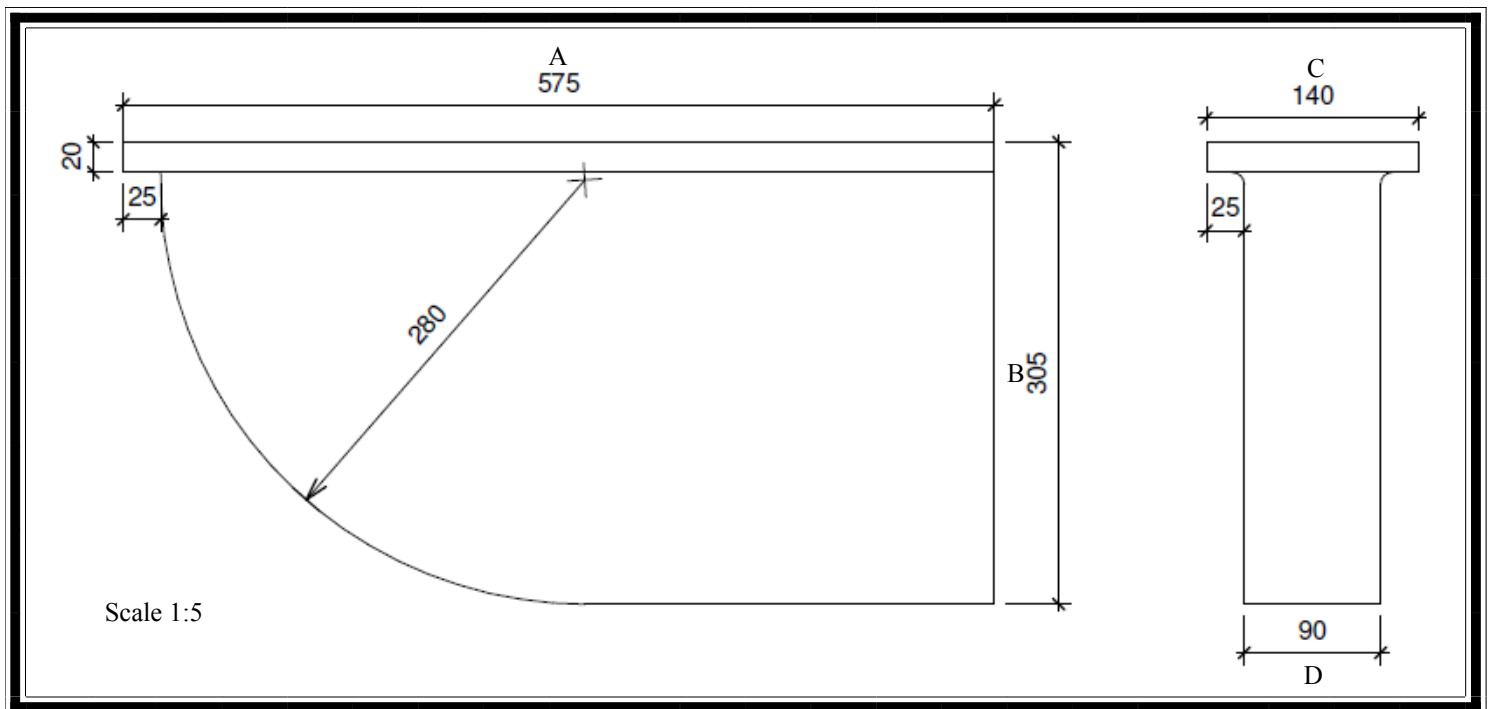

Single Curve Leg Cover

For size and dimension of canopy legs please refer to table below and the scale drawing.

Dimensions

A	B	C	D
575	305	140	90