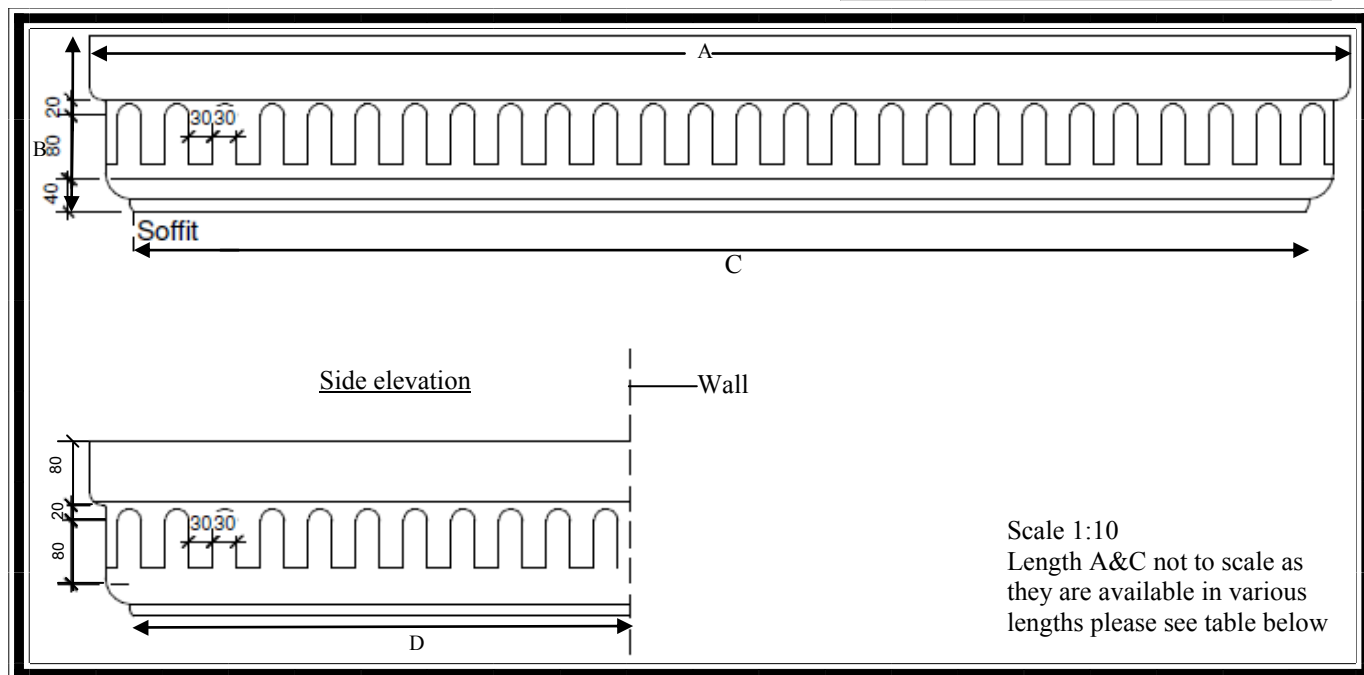

Victorian Dental canopy

Features

- * Classic style
- * Beautifully detailed
- * Dental pattern
- * Easy to fit
- * Available in various lengths
- * Choice of all colours
- * Practical canopy

A practical and attractive flat canopy available in grey roof with white soffit (base) or to your colour preference.

Available with a deep projection (please see Victorian dental canopy (deep projection)).

This canopy comes in various lengths as shown in the table below, we also offer this canopy with a deep projection (please see Victorian dental canopy (deep projection)).

Dimensions **Variable lengths available up to 4930 for size C**

Type	A (Roof size)	B	C size (soffit)	D (soffit)
1	1500	220	1400	680
2	1750	220	1650	680
3	2200	220	2100	680
4	2540	220	2440	680
5	3100	220	3000	680