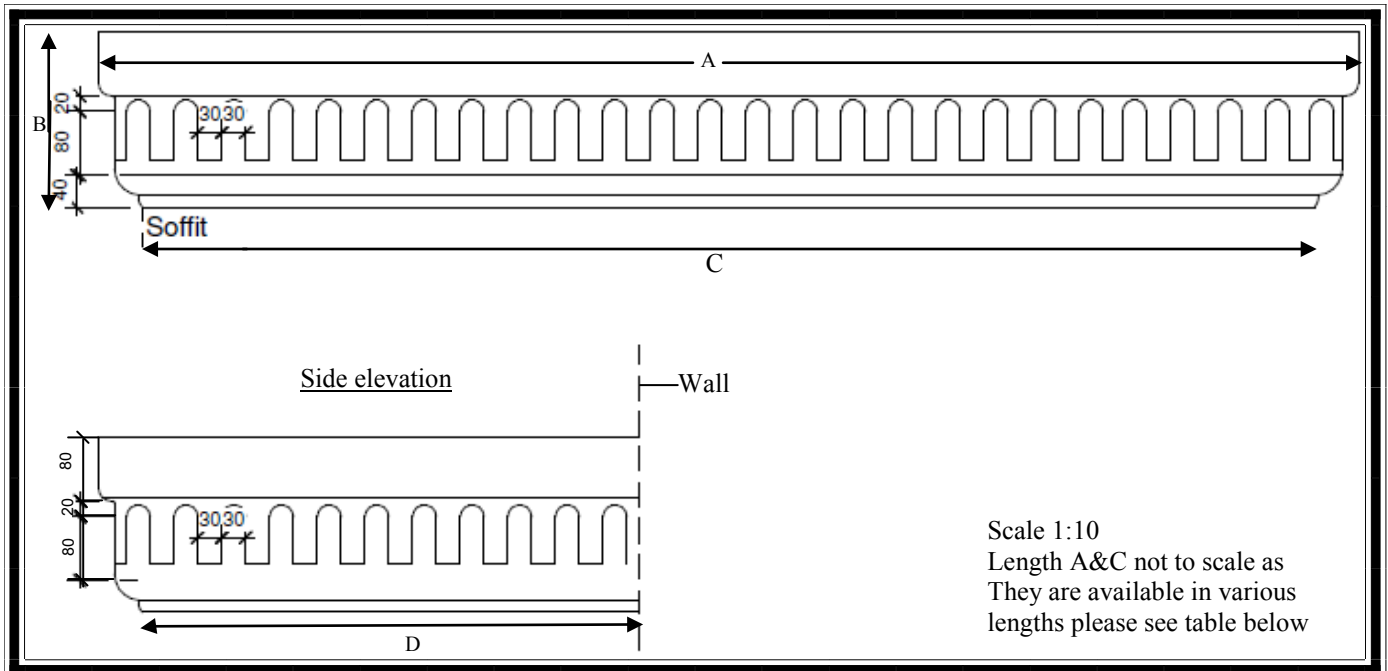

Victorian Dental

Canopy (deep projection)

Features

- * Classic style
- * Beautifully detailed
- * Dental pattern
- * Easy to fit
- * Available in various lengths
- * Choice of all colours
- * Practical canopy

A practical and attractive flat canopy also available in grey roof with white soffit (base) or to your colour preference. This canopy has a deep projection.

This canopy comes in various lengths as shown in the table below, we also offer this canopy with a Standard projection (please see Victorian dental canopy).

Dimensions

Variable lengths available up to 4930 for size C

Type	A (Roof size)	B	C Size (soffit)	D (soffit)
1	1500	220	1400	1000
2	1750	220	1650	1000
3	2200	220	2100	1000
4	2540	220	2440	1000
5	3100	220	3000	1000