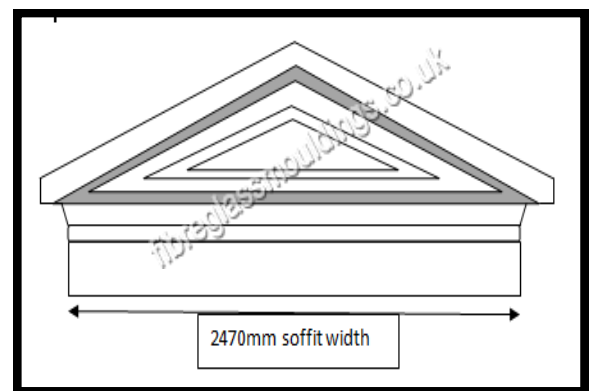

# Grand Apex Canopy with Columns

Features: Classic style, Beautifully detailed, Easy to fit  
A practical and attractive Apex canopy, available in various colours

**Roof Width—2650mm only, Soffit Width—2470mm only**  
**Roof Projection—any size up to 2520mm maximum**  
**Soffit Projection—any size up to 2440mm maximum**