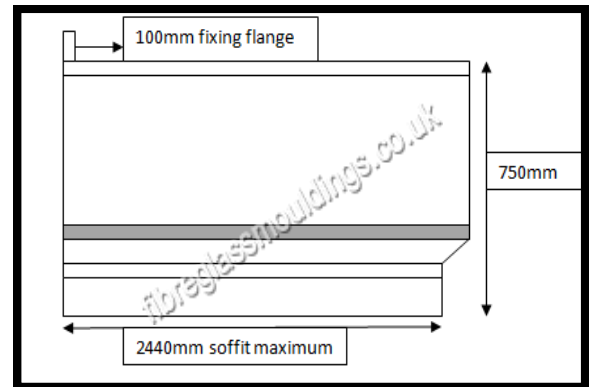

# Grand Apex Canopy with Columns

Features: Classic style, Beautifully detailed, Easy to fit  
A practical and attractive Apex canopy, available in various colours

**Roof Width—2650mm only, Soffit Width—2470mm only**  
**Roof Projection—any size up to 2520mm maximum**  
**Soffit Projection—any size up to 2440mm maximum**