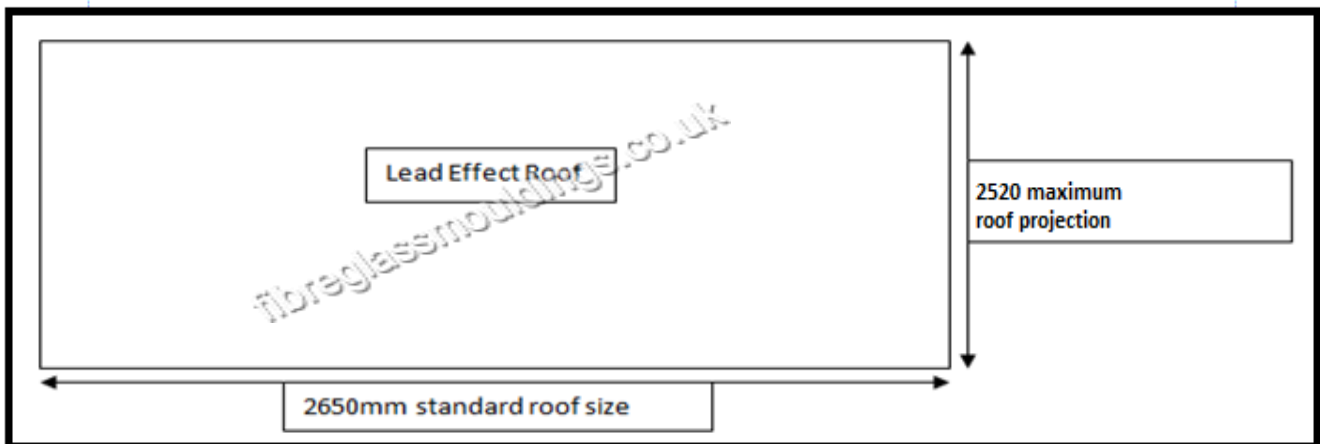

# Grand Apex Canopy with Columns

Features: Classic style, Beautifully detailed, Easy to fit  
A practical and attractive Apex canopy, available in various colours

**Roof Width—2650mm only, Soffit Width—2470mm only**  
**Roof Projection—any size up to 2520mm maximum**  
**Soffit Projection—any size up to 2440mm maximum**